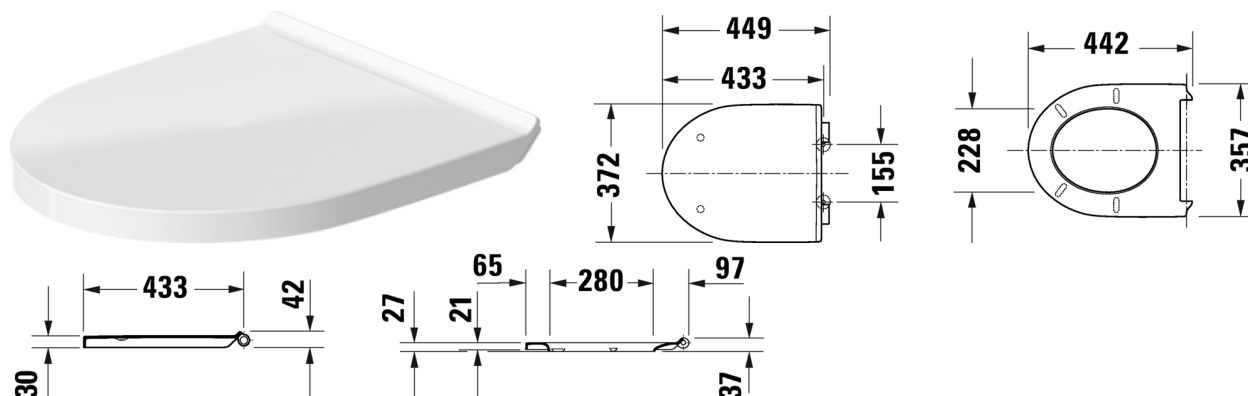

Toilet seat and cover # 0020790000

Toilet seat and cover	Dimension	Weight	Order number
hinges stainless steel, with automatic closure			
Colors			
00 White Alpin			
Variant			
		2.400 kg	0020790000
Suitable products			
Toilet wall mounted Duravit Rimless® rimless, washdown model, UWL class 1, 365 x 540 mm	365 x 540 mm		256209
Toilet floor standing Duravit Rimless® rimless, for independent water supply, washdown model, fixings included, horizontal outlet, UWL class 1, 4,5 litre flush, 370 x 480 mm	370 x 480 mm		218409
Toilet close-coupled Duravit Rimless® rimless, (without cistern), washdown model, fixings included, Outlet for Vario connector set, for horizontal and vertical outlet, length adjustable from 70 - 170 mm, and vario connecting bend, vertical outlet from 160 - 230 mm, UWL class 1, 365 x 650 mm	365 x 650 mm		218209
Toilet close-coupled Duravit Rimless® (without cistern), rimless, washdown model, fixings included, horizontal outlet, UWL class 1, 4,5 litre flush, 365 x 655 mm	365 x 655 mm		218309
Toilet floor standing Duravit Rimless® back to wall, rimless, washdown model, for independent water supply, fixings included, horizontal outlet, UWL class 1, 4,5 litre flush, 370 x 570 mm	370 x 570 mm		200909

All drawings contain the necessary measurements which are subject to standard tolerances. They are stated in mm and are non-binding. Exact measurements, in particular for customised installation scenarios, can only be taken from the finished piece.