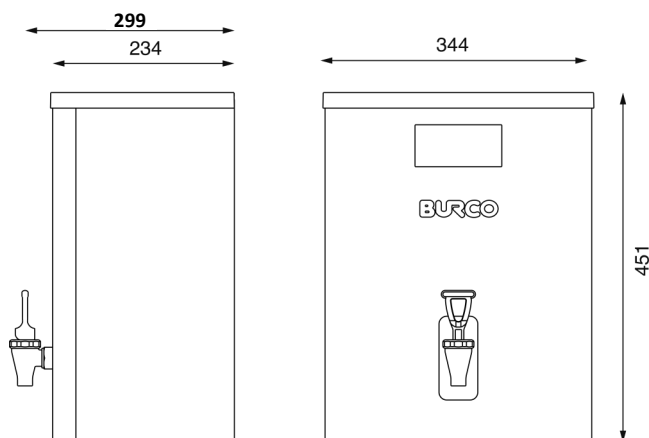

Dimensions (mm)

Customer Services Telephone: +44 (0)344 879 3588

Email: customer.services@glendimplex.com

Website: www.burco.co.uk