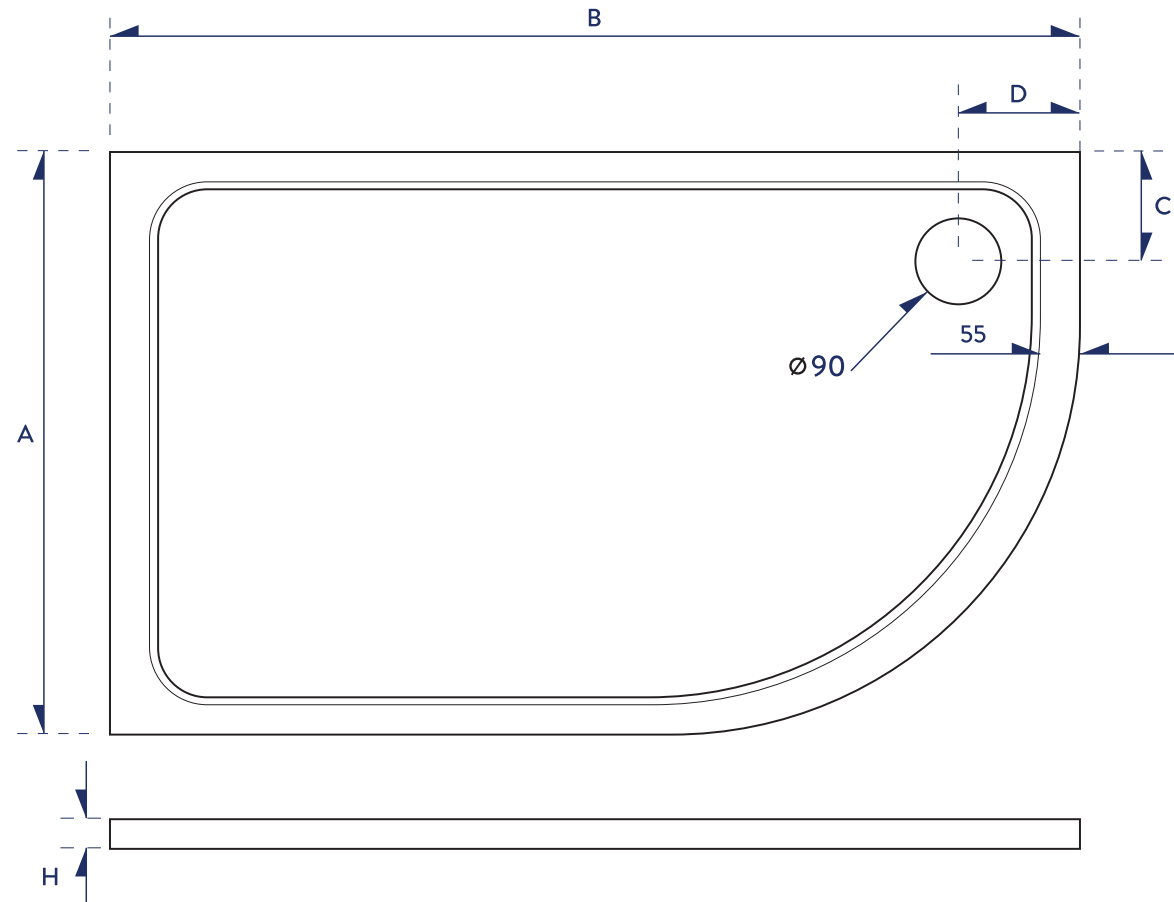

OFFSET QUADRANT SHOWER TRAY

SHIRES
BATHROOMS

Code	Product Specification (mm)	A (mm)	B (mm)	C (mm)	D (mm)	H (mm)	Packaging Specification (mm)	Net Weight (kg)	Gross Weight (kg)
1000-800-OFFRH-WTE	800*1000*30	800	1000	160	160	30	840*1040*60	32	33