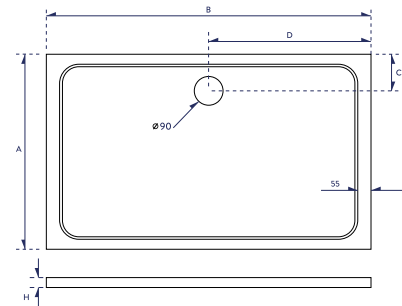

PRODUCT DATA SHEET

1000X800mm Rectangle 30mm Shower Tray White

Product Code: 1000-800-REC-WTE

SCUDO
BEAUTIFUL BATHROOMS

0330 124 7290

sales@scudo.co.uk - www.scudo.co.uk

Scudo is the trading name of Harrison Bathrooms Ltd. Whilst we endeavour to ensure that the product information is accurate we accept no liability for any information given. All images are for illustration purposes only. Product images and specification are subject to change. Measurement are in millimetres and are nominal.

Product Name	1000-800-REC-WTE
Product Description	1000X800mm Rectangle 30mm Shower Tray White
Product Transportation	
Barcode	5060964936987
Commodity code	3922100000
Product Measurements	
Product Weight (KG)	33
Product Width (mm)	1000
Product Height (mm)	30
Product Depth (mm)	800
Primary Packed Measurements	
Packaged Weight	34
Packed Length	840
Packed Width	1040
Packed Height	60

General Information	
Construction Material	Resin Fill, Gel Coat
Installation type	Floor or Leg set mounted
Colour / Finish	White Gel Coat
Shower Tray Attributes	
Radius	N/a
Slip Resistant	No
Waste Included	No
Profile Type	Low Profile
Depth (mm)	30
Handed	N/a
Compatible Leg Set	TRAY-FITTING-KITA
Shape	Rectangle
Waste Size (Ø)	90mm

Code	Product Specification (mm)	A (mm)	B (mm)	C (mm)	D (mm)	H (mm)	Packaging Specification (mm)	Net Weight (kg)	Gross Weight (kg)
1000-800-REC-WTE	800*1000*30	800	1000	160	500	30	840*1040*60	33	34

LIFETIME GUARANTEE