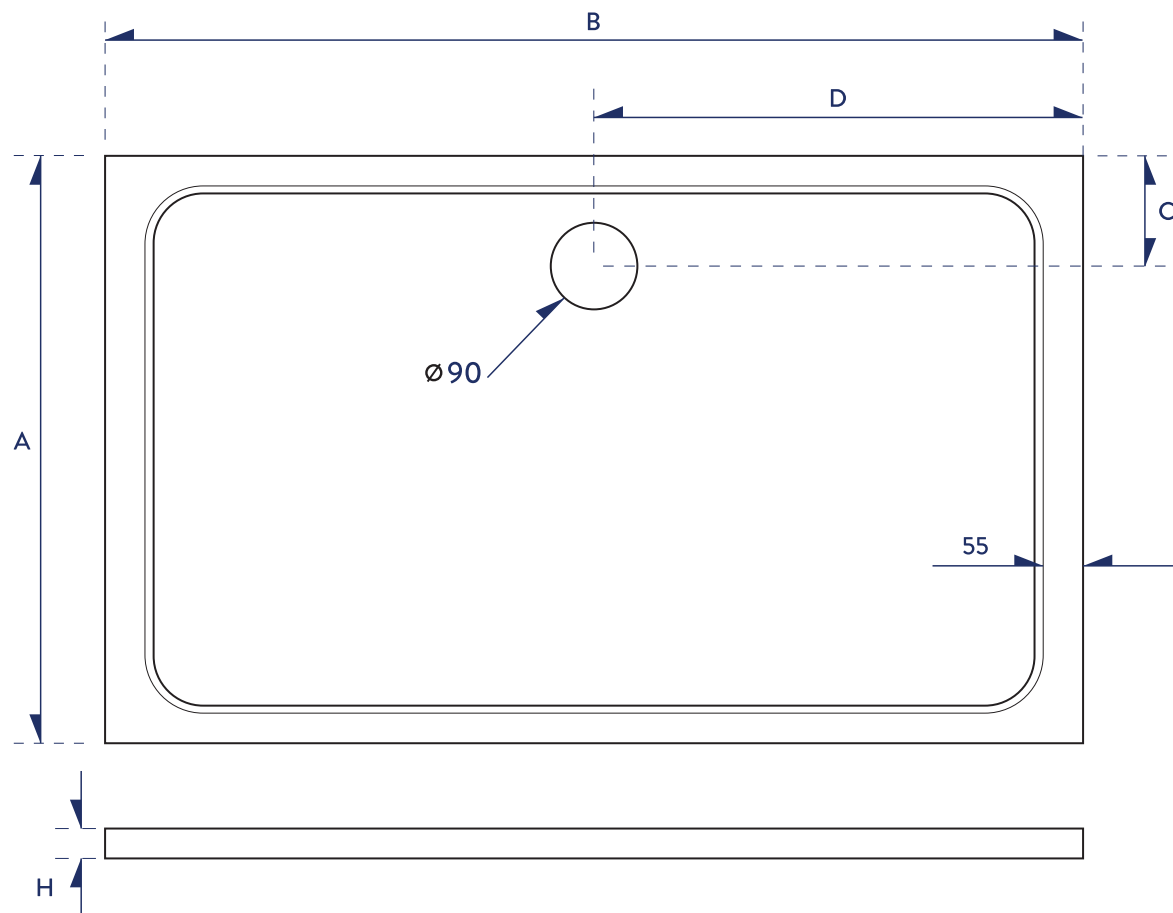

RECTANGLE SHOWER TRAY

Code	Product Specification (mm)	A (mm)	B (mm)	C (mm)	D (mm)	H (mm)	Packaging Specification (mm)	Net Weight (kg)	Gross Weight (kg)
1000-800-REC-WTE	800*1000*30	800	1000	160	500	30	840*1040*60	33	34