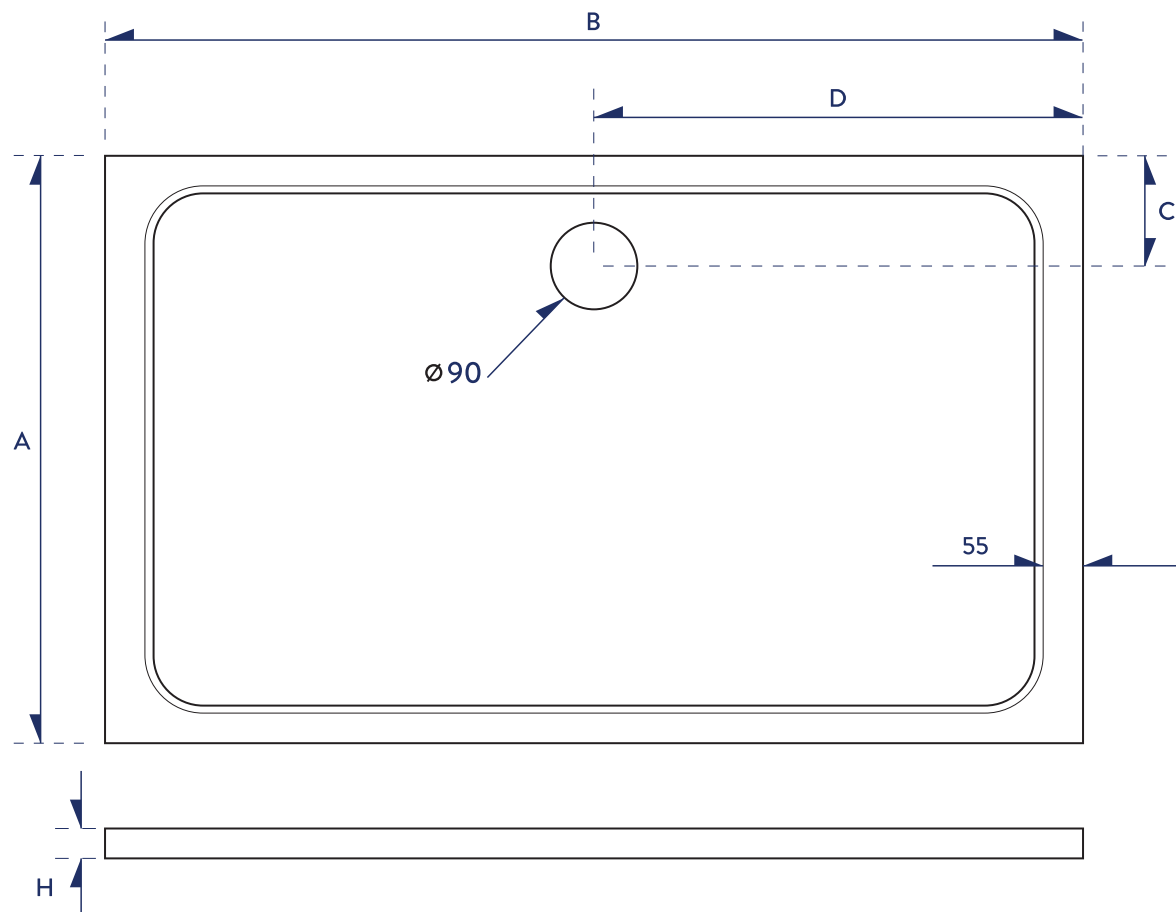

# RECTANGLE SHOWER TRAY

Code	Product Specification (mm)	A (mm)	B (mm)	C (mm)	D (mm)	H (mm)	Packaging Specification (mm)	Net Weight (kg)	Gross Weight (kg)
1000-900-REC-WTE	900*1000*30	900	1000	160	500	30	940*1040*60	37	38