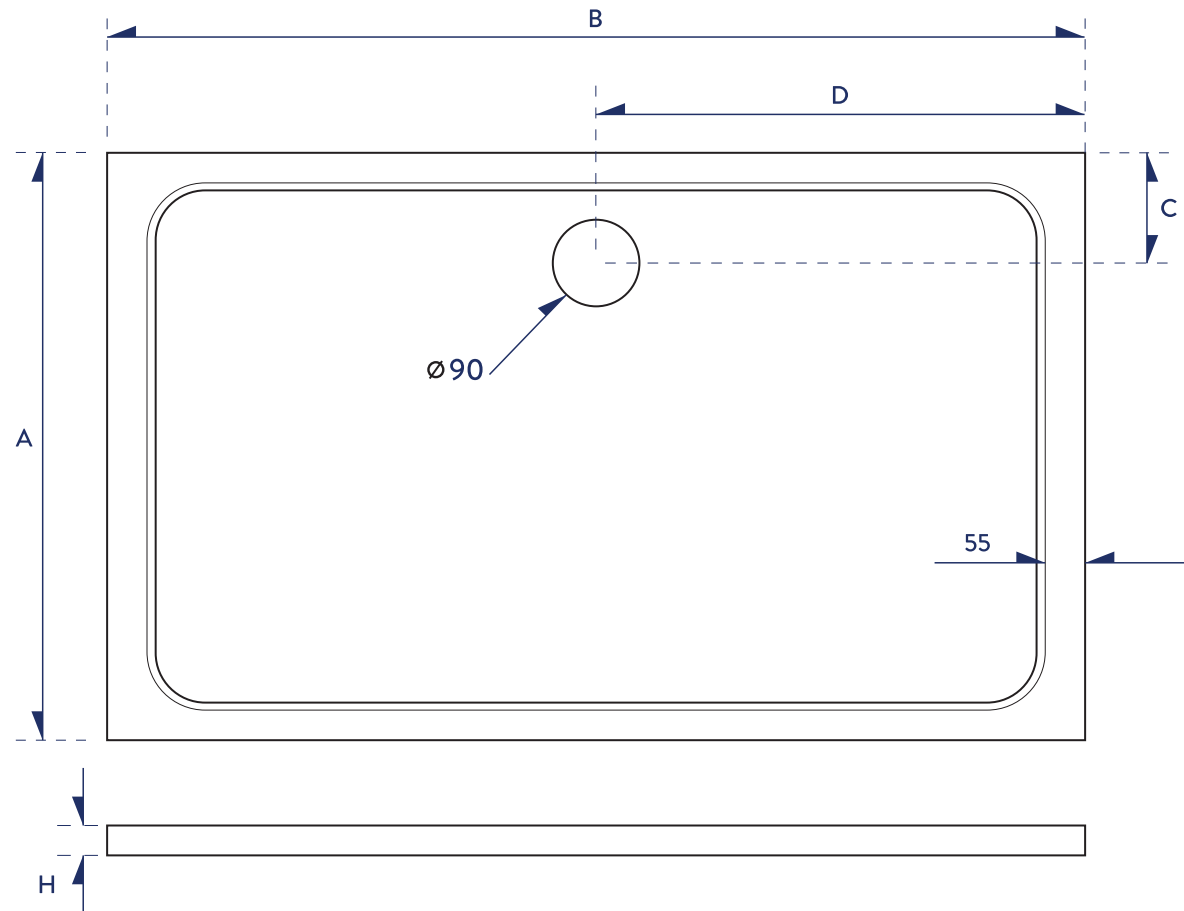

RECTANGLE SHOWER TRAY

Code	Product Specification (mm)	A (mm)	B (mm)	C (mm)	D (mm)	H (mm)	Packaging Specification (mm)	Net Weight (kg)	Gross Weight (kg)
1100-800-REC-WTE	800*1100*30	800	1100	160	550	30	840*1140*60	36	37