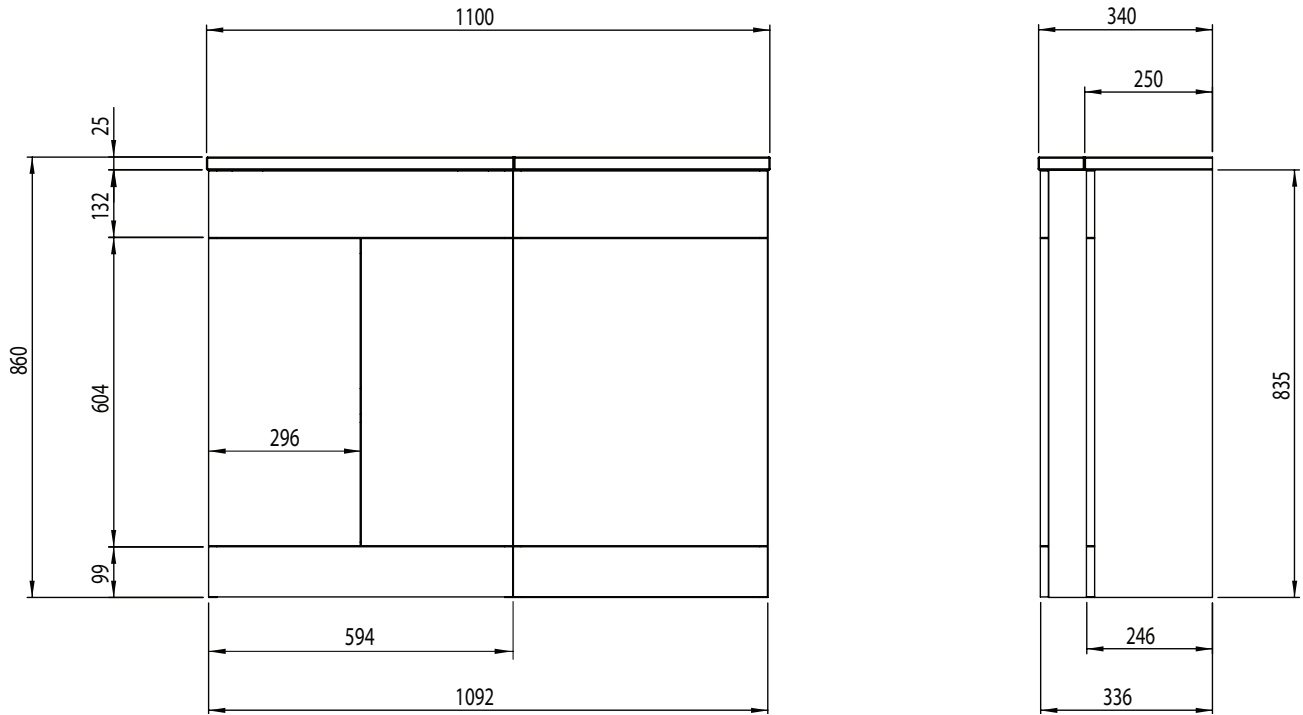

Technical Data Sheet

Nexus 1100mm Complete Unit

Whats in the box: 1x DC12040 & DC12037 or DC12042 & DC12039 + Fixings + Handles

Note: Left Hand unit shown.
Reverse dimensions for Right Hand unit.

*Reference Basin, SCT & BTW individually for material and FAQ information.