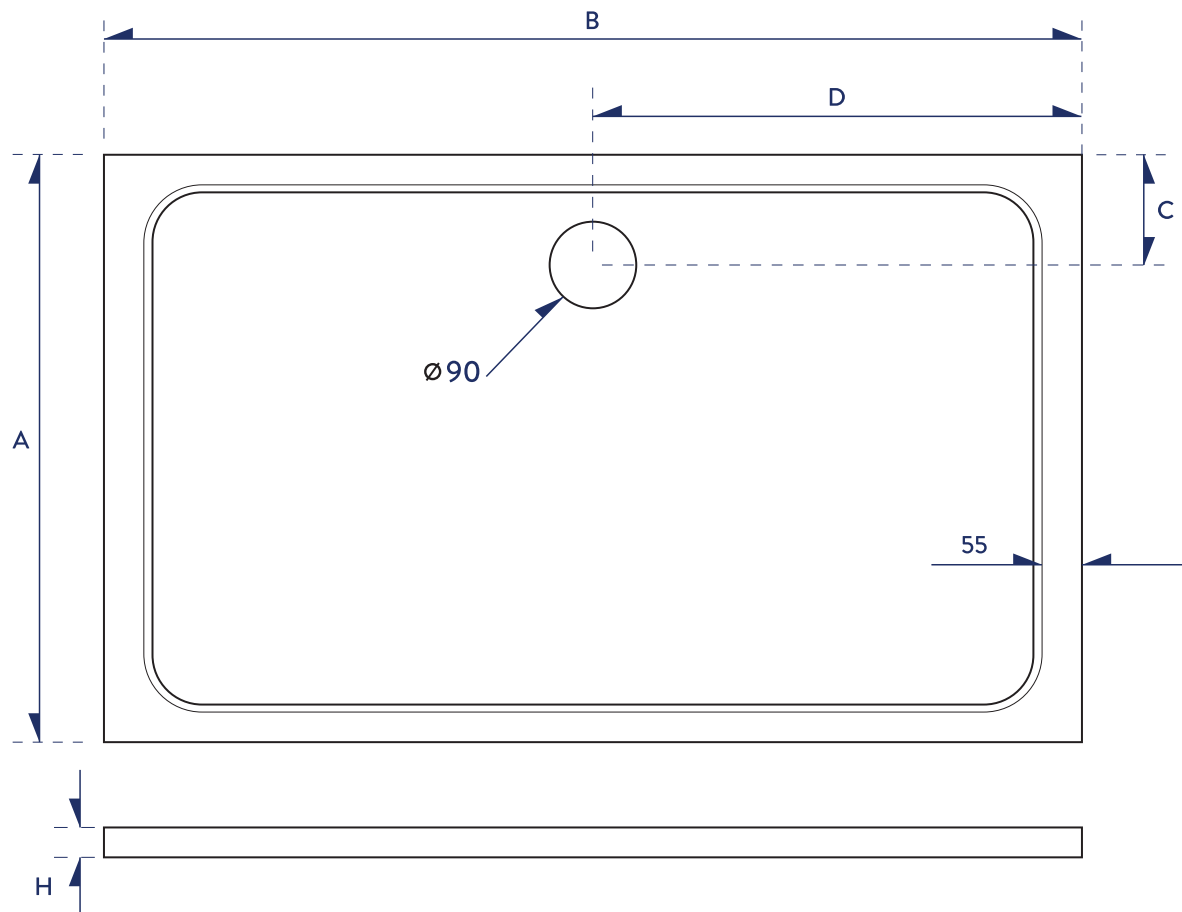

RECTANGLE SHOWER TRAY

Code	Product Specification (mm)	A (mm)	B (mm)	C (mm)	D (mm)	H (mm)	Packaging Specification (mm)	Net Weight (kg)	Gross Weight (kg)
1200-700-REC-WTE	700*1200*30	700	1200	160	600	30	740*1240*60	35	36