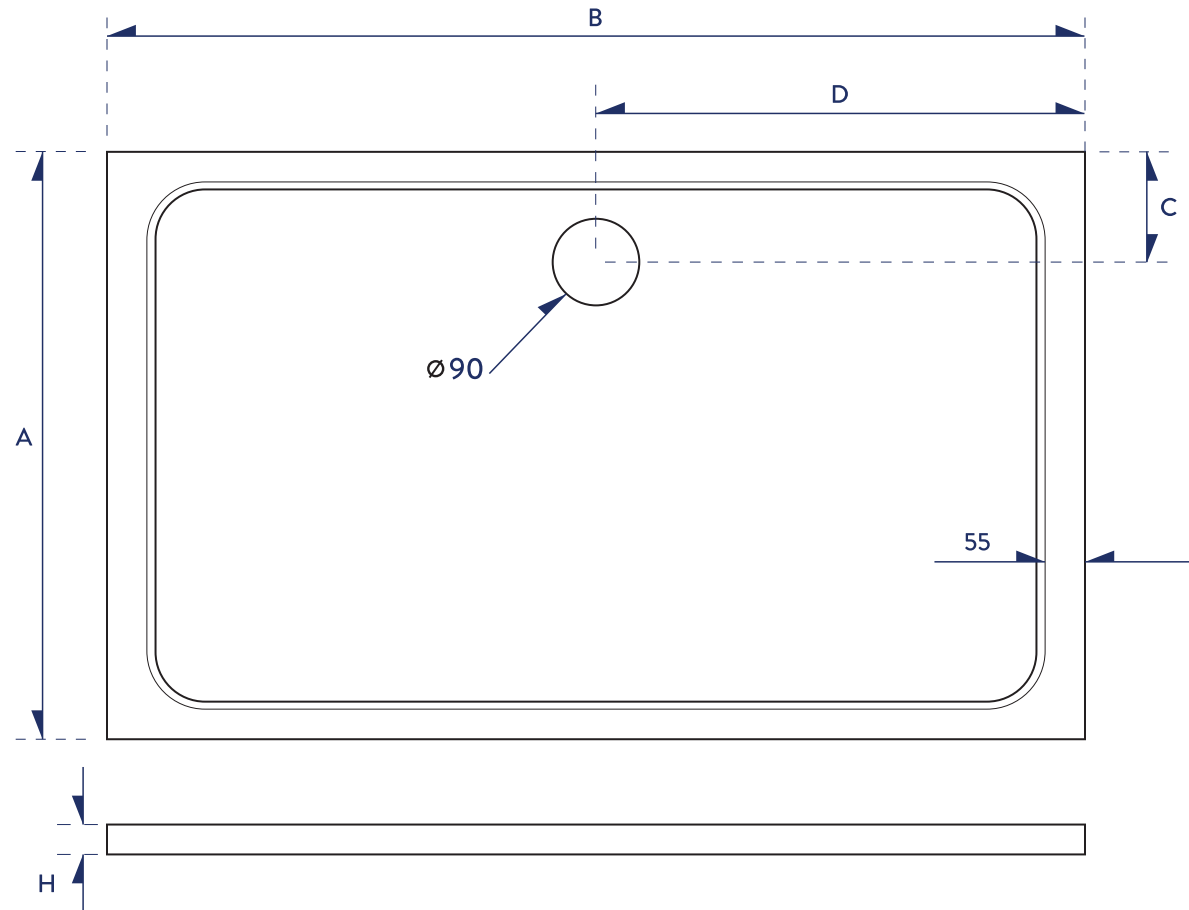

# RECTANGLE SHOWER TRAY

Code	Product Specification (mm)	A (mm)	B (mm)	C (mm)	D (mm)	H (mm)	Packaging Specification (mm)	Net Weight (kg)	Gross Weight (kg)
1200-760-REC-WTE	760*1200*30	760	1200	160	600	30	800*1240*60	38	39