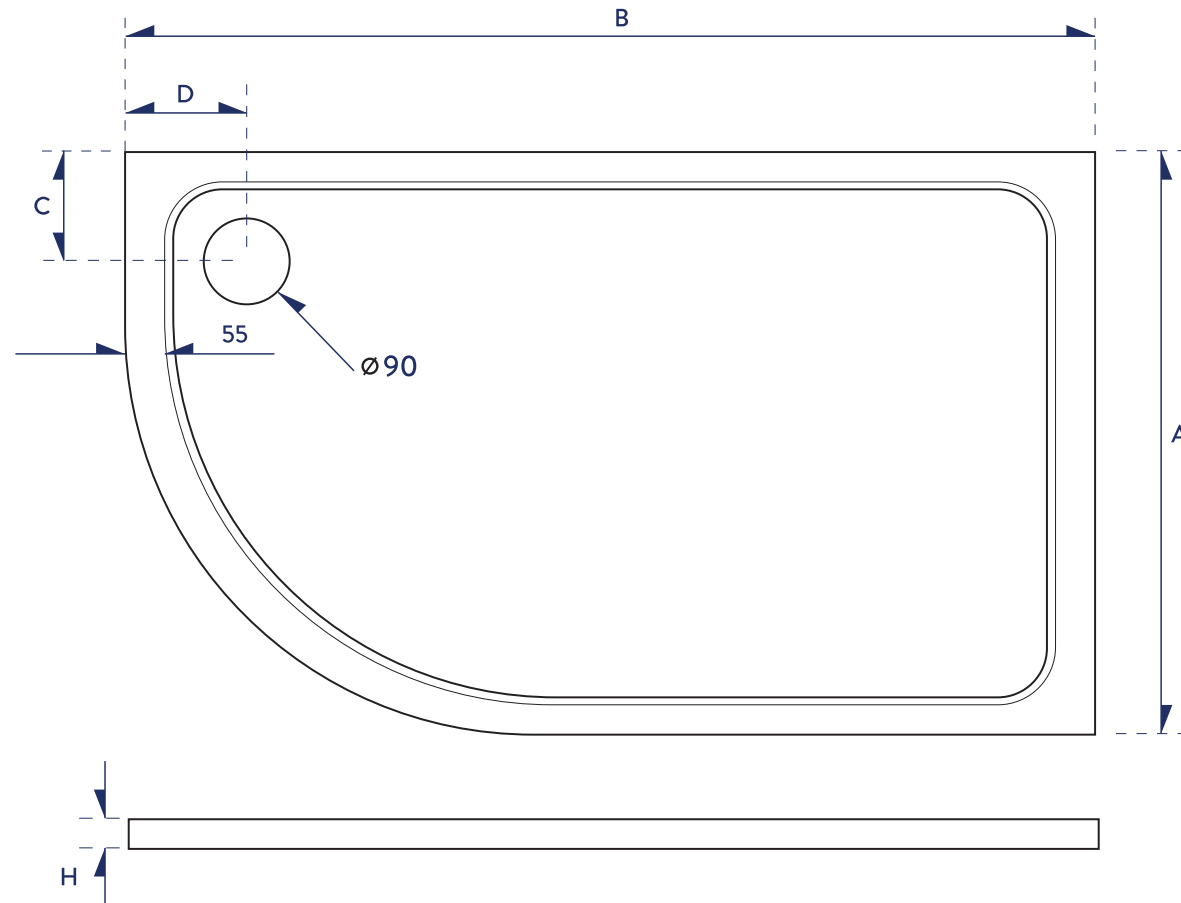

OFFSET QUADRANT SHOWER TRAY

SHIRES
BATHROOMS

Code	Product Specification (mm)	A (mm)	B (mm)	C (mm)	D (mm)	H (mm)	Packaging Specification (mm)	Net Weight (kg)	Gross Weight (kg)
1200-800-OFFLH-WTE	800*1200*30	800	1200	160	160	30	840*1240*60	38	39