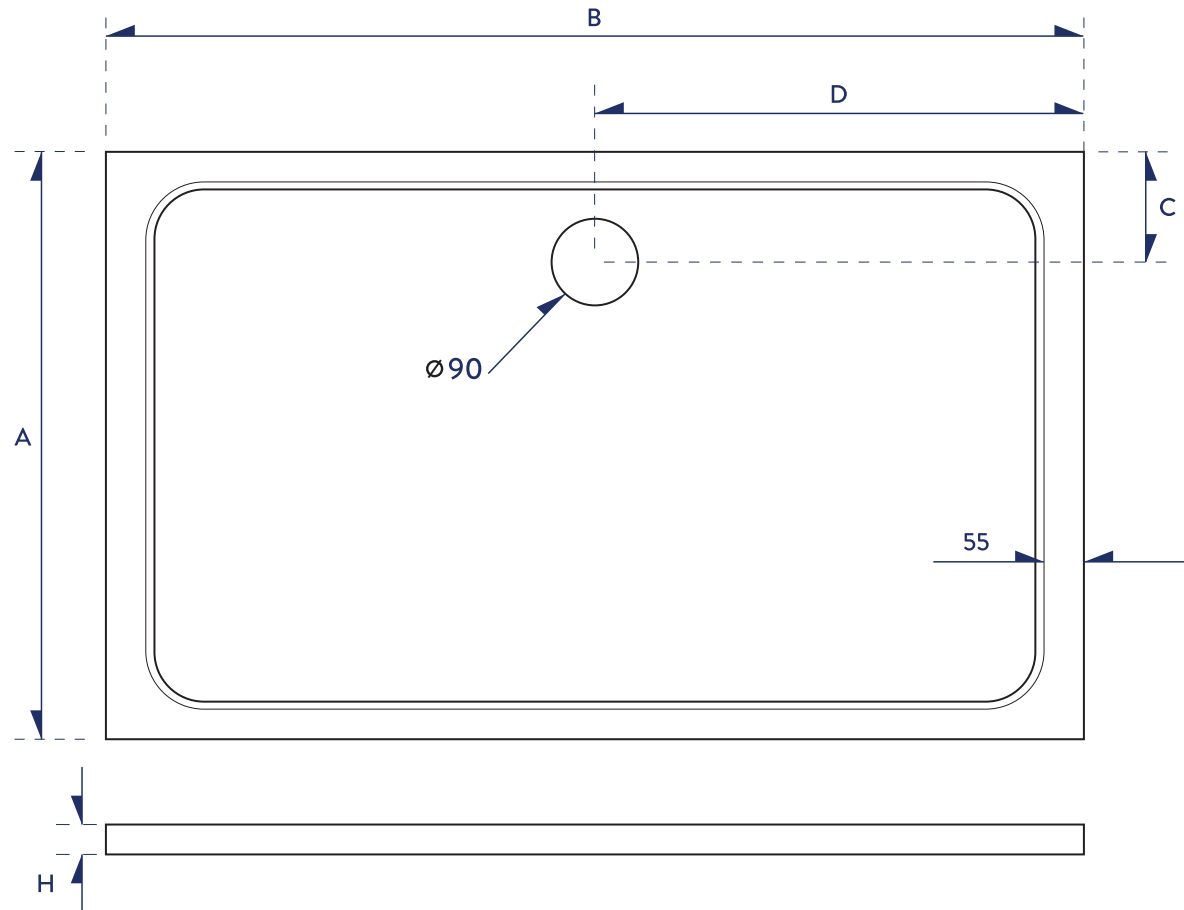

RECTANGLE SHOWER TRAY

Code	Product Specification (mm)	A (mm)	B (mm)	C (mm)	D (mm)	H (mm)	Packaging Specification (mm)	Net Weight (kg)	Gross Weight (kg)
1200-800-REC-WTE	800*1200*30	800	1200	160	600	30	840*1240*60	39	40