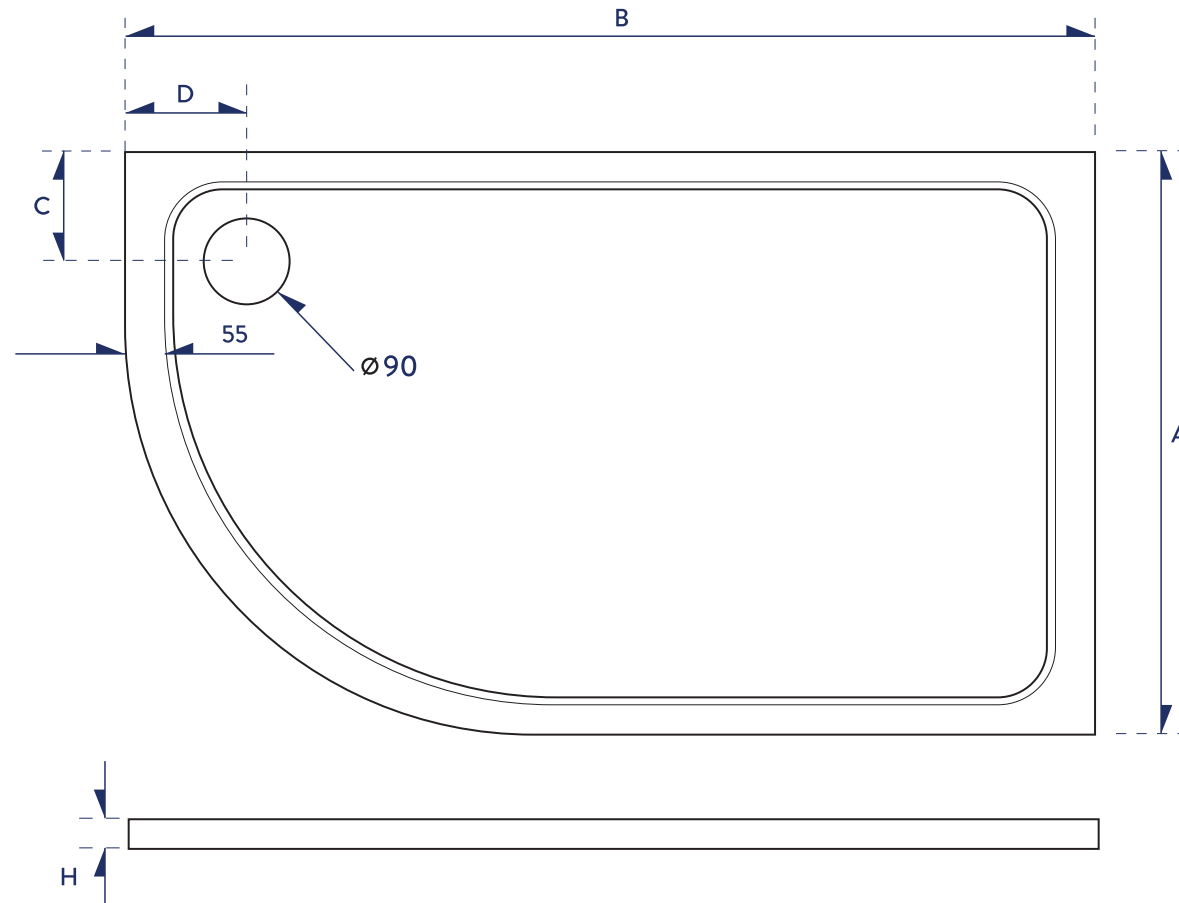

OFFSET QUADRANT SHOWER TRAY

SHIRES
BATHROOMS

Code	Product Specification (mm)	A (mm)	B (mm)	C (mm)	D (mm)	H (mm)	Packaging Specification (mm)	Net Weight (kg)	Gross Weight (kg)
1200-900-OFFLH-WTE	900*1200*30	900	1200	160	160	30	940*1240*60	43	44