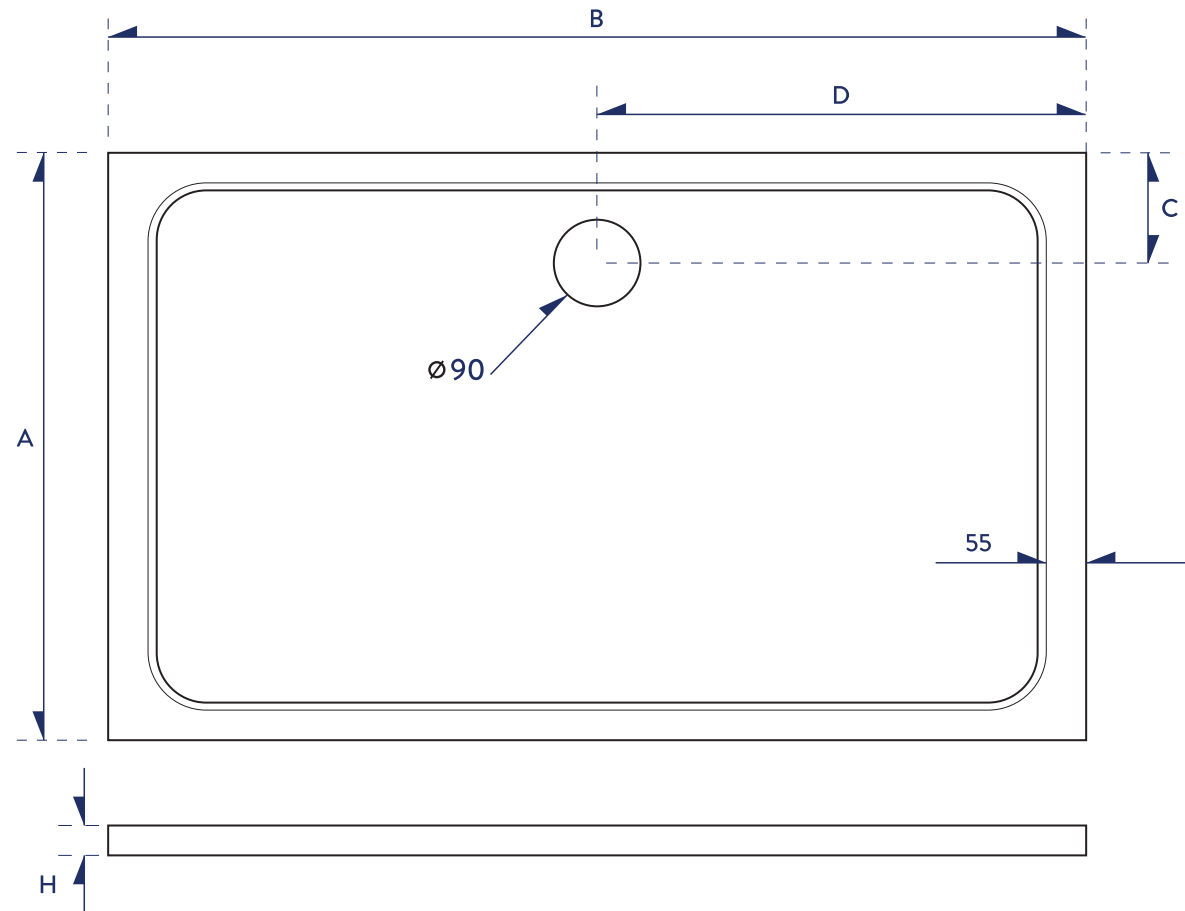

# RECTANGLE SHOWER TRAY

Code	Product Specification (mm)	A (mm)	B (mm)	C (mm)	D (mm)	H (mm)	Packaging Specification (mm)	Net Weight (kg)	Gross Weight (kg)
1200-900-REC-WTE	900*1200*30	900	1200	160	600	30	940*1240*60	44	45