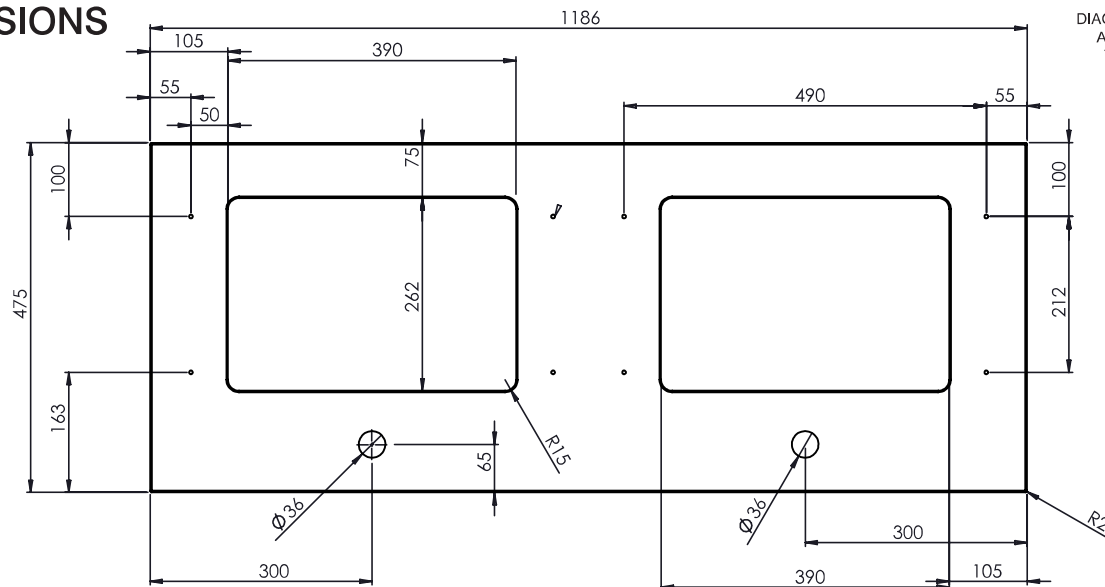

1200 Underslung Basin Units

ROPER RHODES®
BATH

Note:

Two 600mm Underslung Basin Units can be joined together to create a 1200mm wide double unit. In this configuration, a 1200mm worktop can be used with two underslung basins.

NO.	DESCRIPTION	PRODUCT CODE	FIXINGS INCLUDED?	GROSS WEIGHT	NET WEIGHT
1	HAMPTON 600 UNDERSLUNG BASIN UNIT	2x HAM600US	YES	26.5kg	26.5kg
2	HAMPTON 1200 UNDERSLUNG WORKTOP	HAM4W12AUS.AR	N/A	23kg	23kg
3	HAMPTON 600 UNDERSLUNG BASIN	2x HAMUSC1	YES	6.5kg	6.5kg

DIMENSIONS

DIAGRAMS NOT TO SCALE
ALL DIMENSIONS IN MM
TOLERANCE OF ± 5MM

FAQ

Note:

Two 600mm Underslung Basin Units can be joined together to create a 1200mm wide double unit. In this configuration, a 1200mm worktop can be used with two underslung basins.

What is the overall depth of the units with the door open? 740mm
What is the overall width of the units with the doors open? 1600mm

Note: See previous sheet for questions about the individual units.