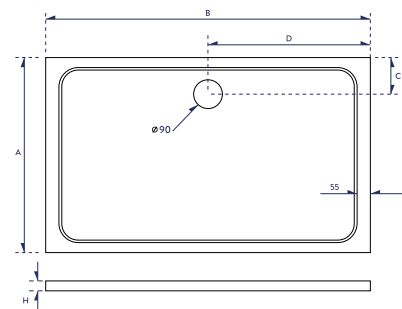

PRODUCT DATA SHEET

1400x700mm Rectangle 30mm Shower Tray White

Product Code: 1400-700-REC-WTE

Product Name	1400-700-REC-WTE
Product Description	1400X700mm Rectangle 30mm Shower Tray White
Product Transportation	
Barcode	5060964937229
Commodity code	3922100000
Product Measurements	
Product Weight (KG)	40
Product Width (mm)	1400
Product Height (mm)	30
Product Depth (mm)	700
Primary Packed Measurements	
Packaged Weight	41
Packed Length	740
Packed Width	1440
Packed Height	60

General Information	
Construction Material	Resin Fill, Gel Coat
Installation type	Floor or Leg set mounted
Colour / Finish	White Gel Coat
Shower Tray Attributes	
Radius	N/a
Slip Resistant	No
Waste Included	No
Profile Type	Low Profile
Depth (mm)	30
Handed	N/a
Compatible Leg Set	TRAY-FITTING-KITA
Shape	Rectangle
Waste Size (Ø)	90mm

SCUDO
BEAUTIFUL BATHROOMS

0330 124 7290

sales@scudo.co.uk - www.scudo.co.uk

Scudo is the trading name of Harrison Bathrooms Ltd. Whilst we endeavour to ensure that the product information is accurate we accept no liability for any information given. All images are for illustration purposes only. Product images and specification are subject to change. Measurement are in millimetres and are nominal.

Code	Product Specification (mm)	A (mm)	B (mm)	C (mm)	D (mm)	H (mm)	Packaging Specification (mm)	Net Weight (kg)	Gross Weight (kg)
1400-700-REC-WTE	700*1400*30	700	1400	160	700	30	740*1440*60	40	41

LIFETIME GUARANTEE