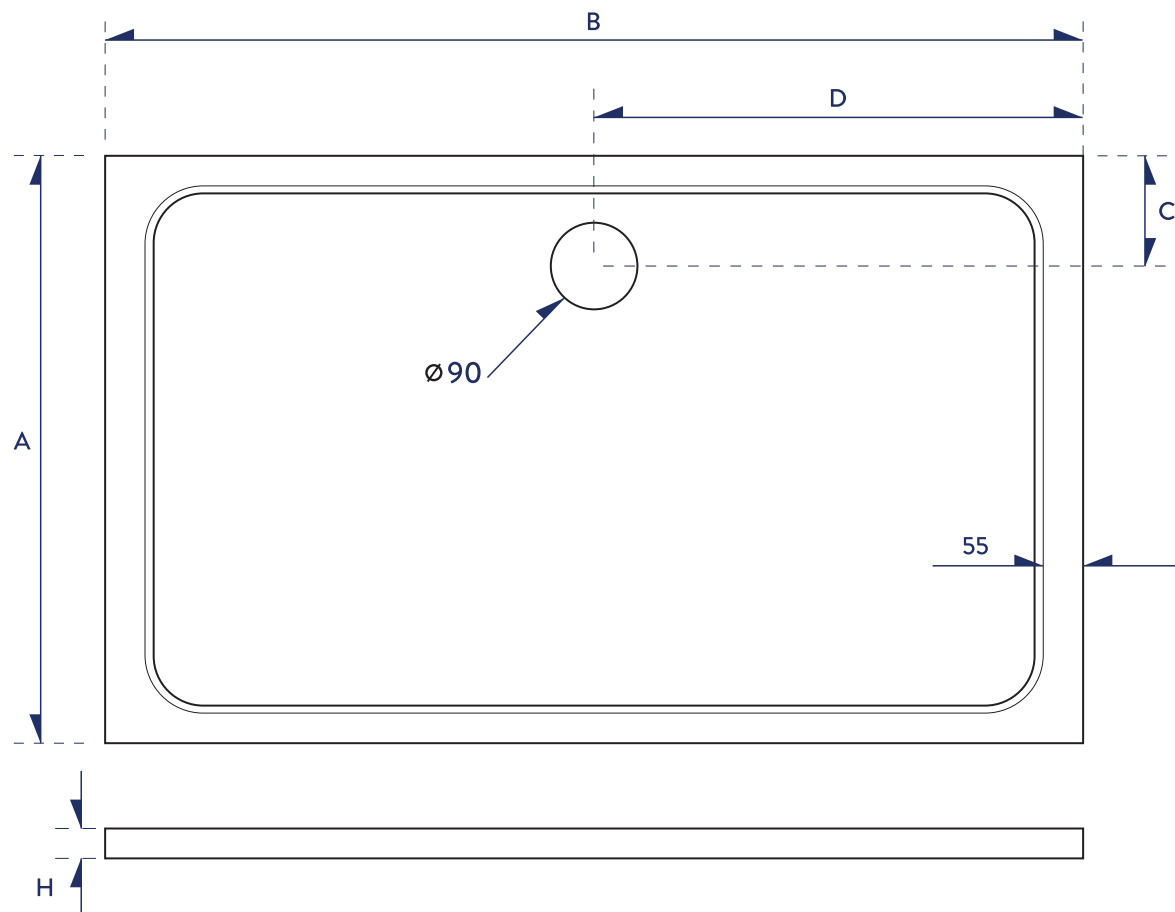

RECTANGLE SHOWER TRAY

Code	Product Specification (mm)	A (mm)	B (mm)	C (mm)	D (mm)	H (mm)	Packaging Specification (mm)	Net Weight (kg)	Gross Weight (kg)
1400-700-REC-WTE	700*1400*30	700	1400	160	700	30	740*1440*60	40	41