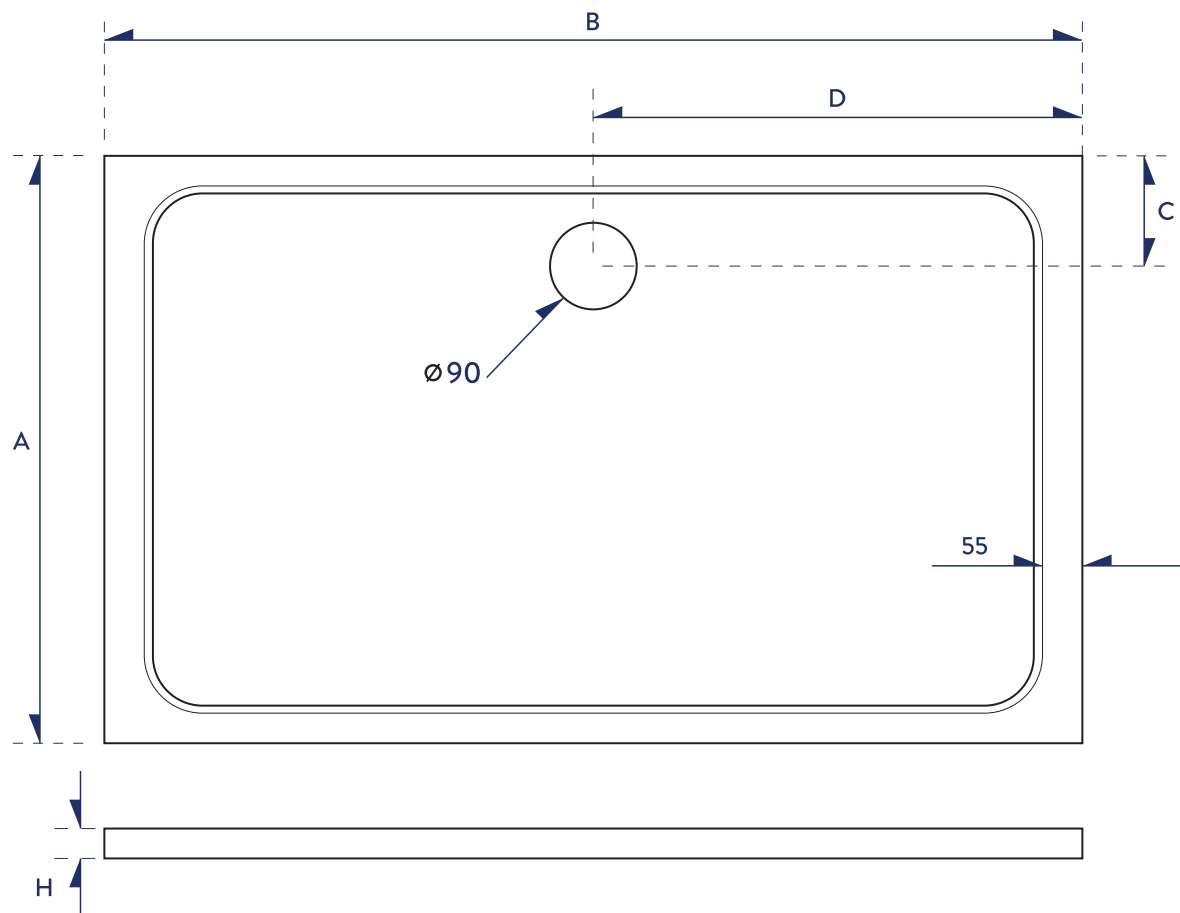

# RECTANGLE SHOWER TRAY

Code	Product Specification (mm)	A (mm)	B (mm)	C (mm)	D (mm)	H (mm)	Packaging Specification (mm)	Net Weight (kg)	Gross Weight (kg)
1400-800-REC-WTE	800*1400*30	800	1400	160	700	30	840*1440*60	46	47