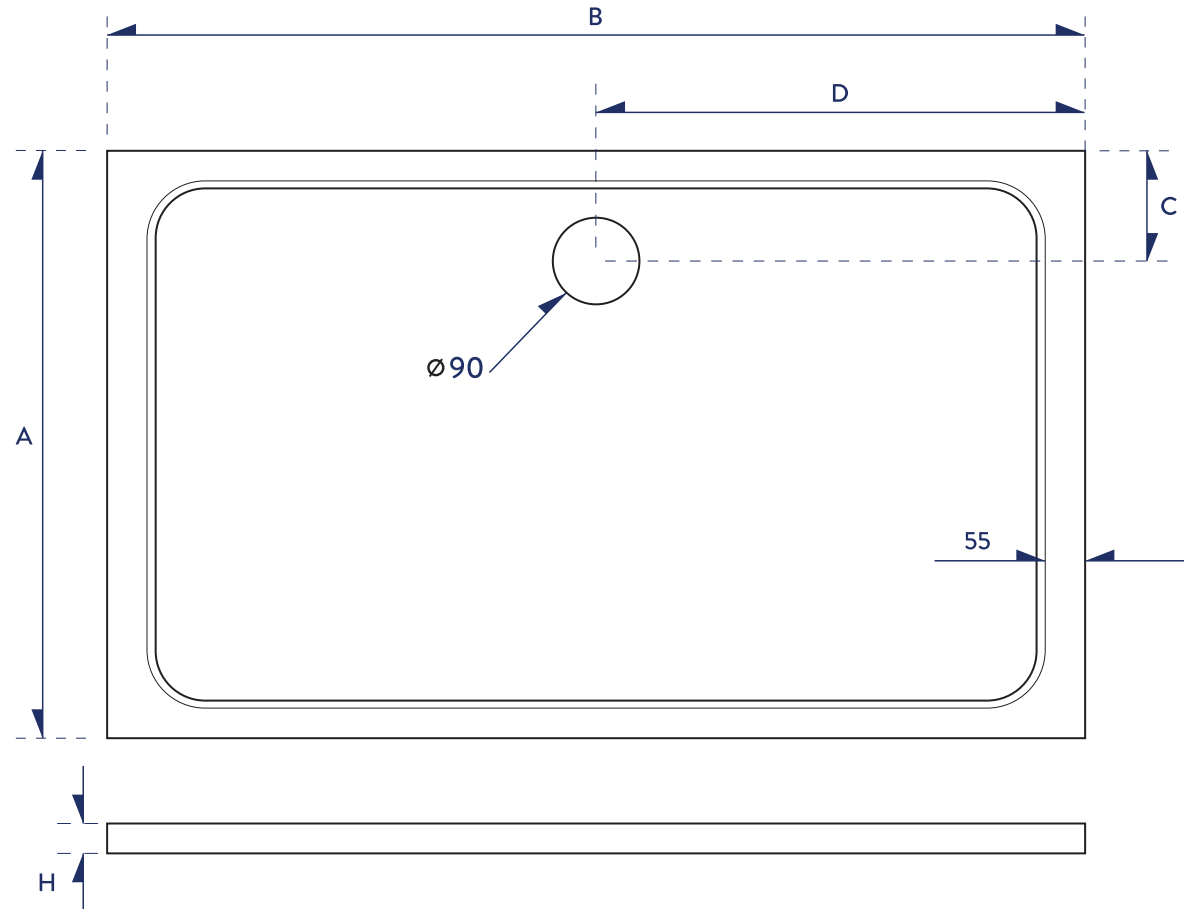

RECTANGLE SHOWER TRAY

Code	Product Specification (mm)	A (mm)	B (mm)	C (mm)	D (mm)	H (mm)	Packaging Specification (mm)	Net Weight (kg)	Gross Weight (kg)
1400-900-REC-WTE	900*1400*30	900	1400	160	700	30	940*1440*60	51	52