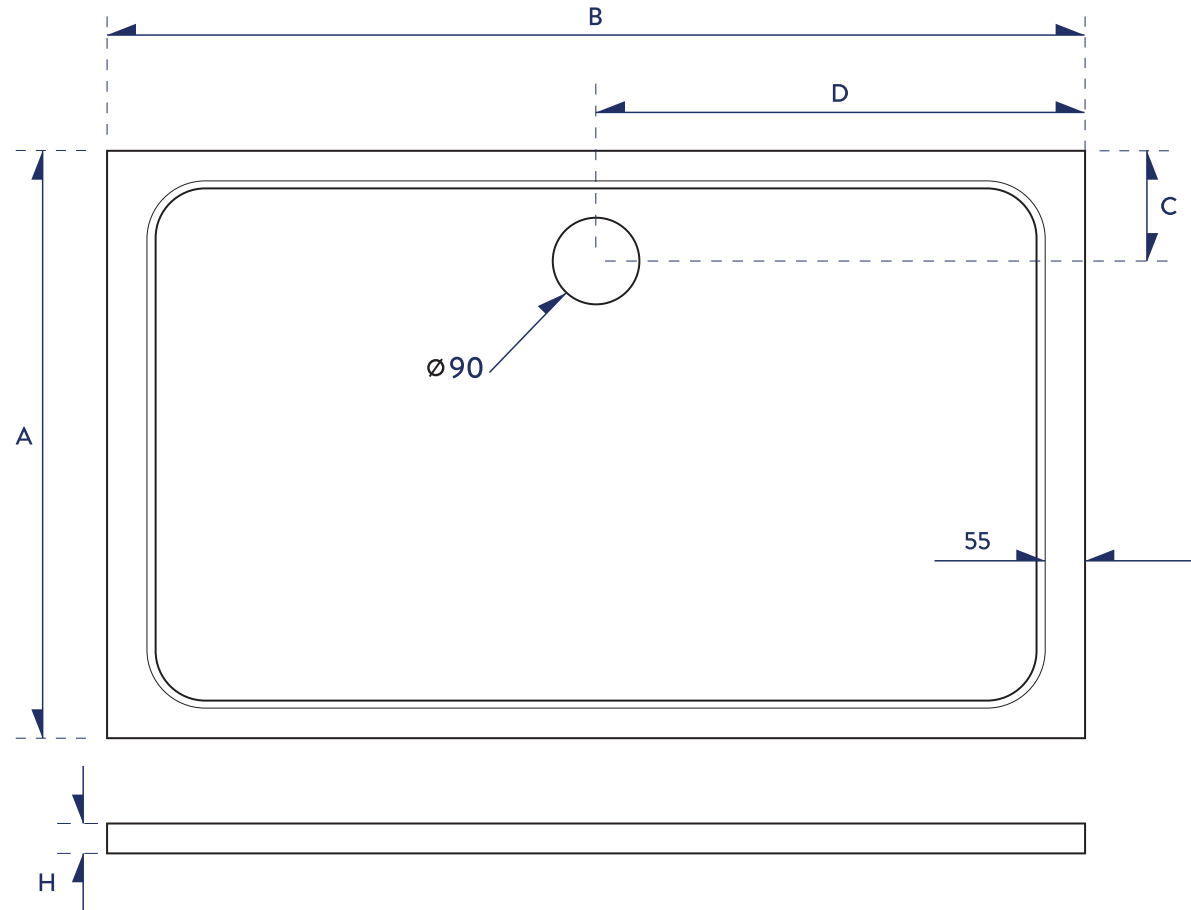

RECTANGLE SHOWER TRAY

Code	Product Specification (mm)	A (mm)	B (mm)	C (mm)	D (mm)	H (mm)	Packaging Specification (mm)	Net Weight (kg)	Gross Weight (kg)
1500-700-REC-WTE	700*1500*30	700	1500	160	750	30	740*1540*60	43	44