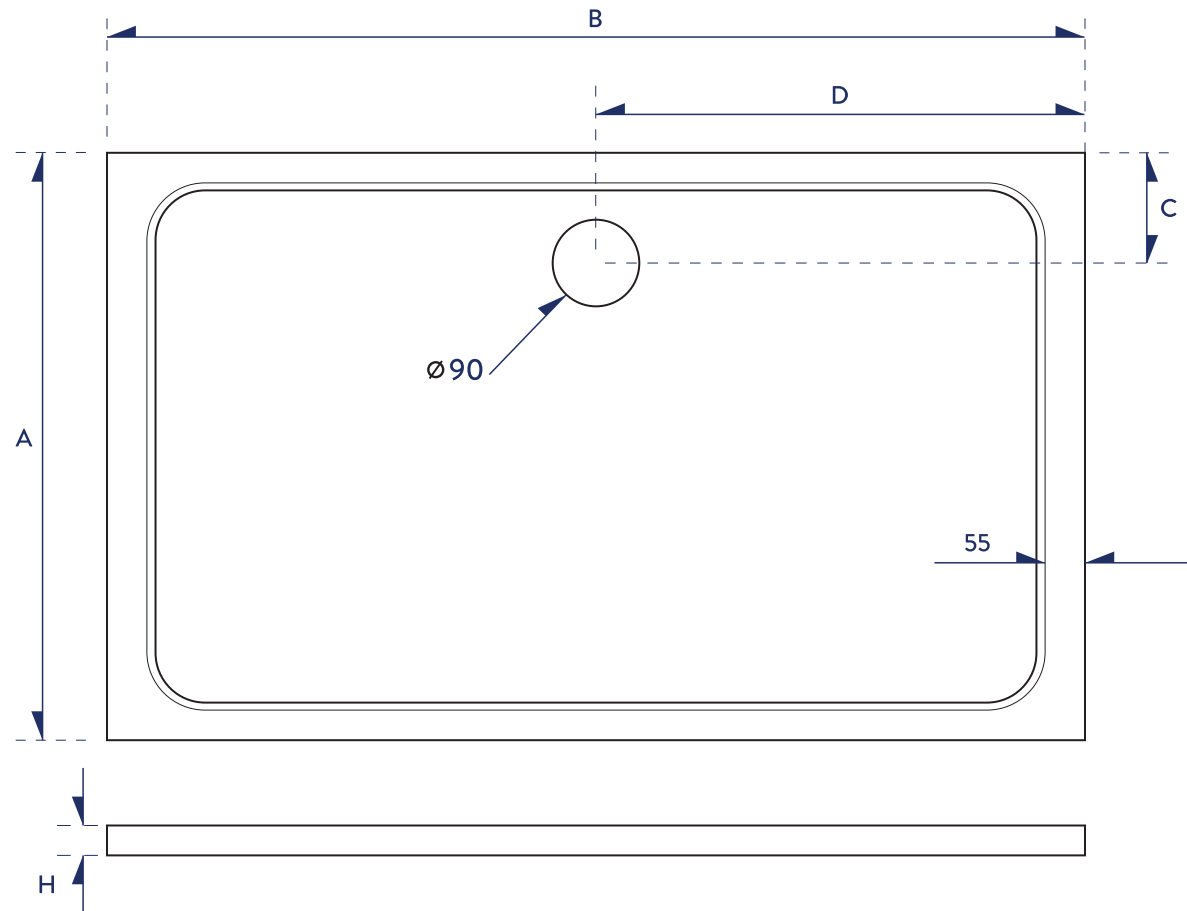

RECTANGLE SHOWER TRAY

Code	Product Specification (mm)	A (mm)	B (mm)	C (mm)	D (mm)	H (mm)	Packaging Specification (mm)	Net Weight (kg)	Gross Weight (kg)
1500-800-REC-WTE	800*1500*30	800	1500	160	750	30	840*1540*60	49	50