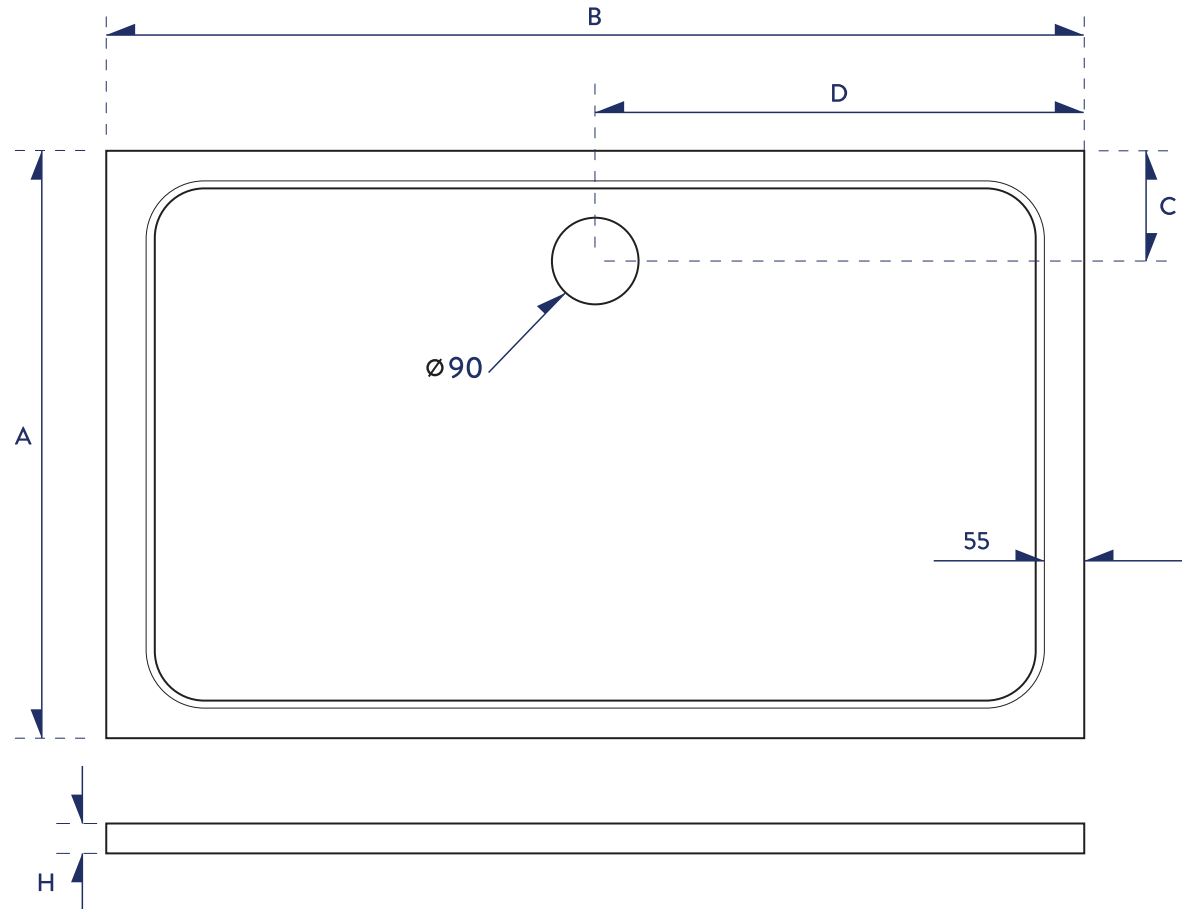

RECTANGLE SHOWER TRAY

Code	Product Specification (mm)	A (mm)	B (mm)	C (mm)	D (mm)	H (mm)	Packaging Specification (mm)	Net Weight (kg)	Gross Weight (kg)
1500-900-REC-WTE	900*1500*30	900	1500	160	750	30	940*1540*60	54	55