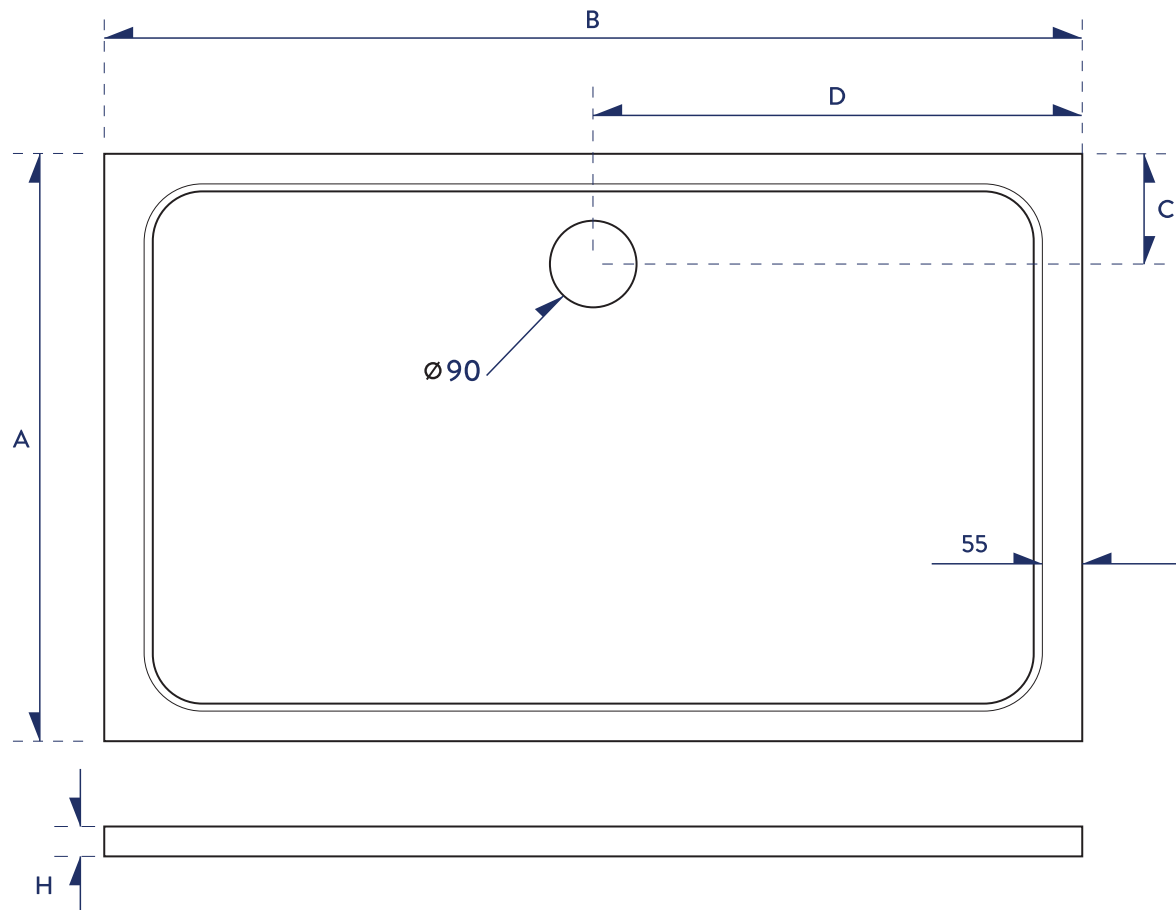

RECTANGLE SHOWER TRAY

Code	Product Specification (mm)	A (mm)	B (mm)	C (mm)	D (mm)	H (mm)	Packaging Specification (mm)	Net Weight (kg)	Gross Weight (kg)
1600-760-REC-WTE	760*1600*30	760	1600	160	800	30	800*1640*60	49	50