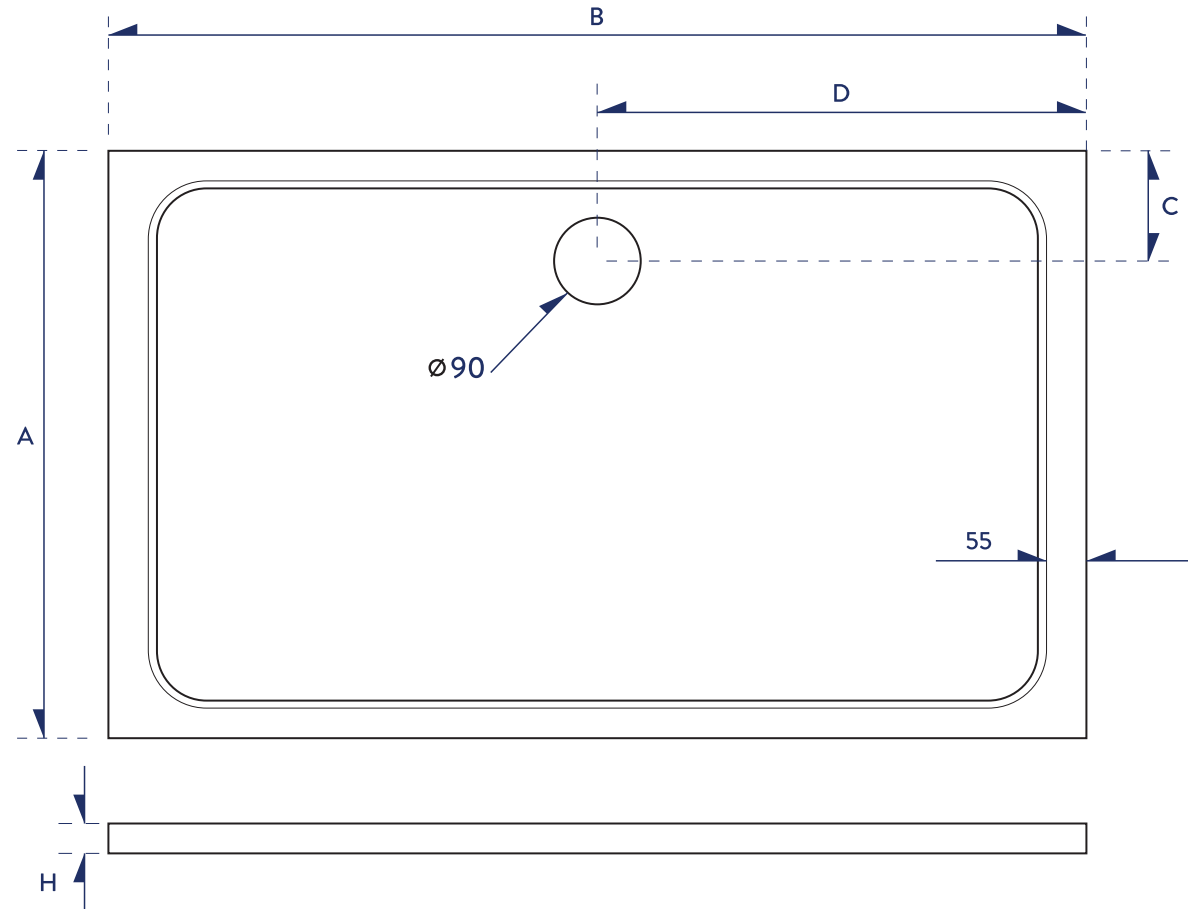

RECTANGLE SHOWER TRAY

Code	Product Specification (mm)	A (mm)	B (mm)	C (mm)	D (mm)	H (mm)	Packaging Specification (mm)	Net Weight (kg)	Gross Weight (kg)
1600-800-REC-WTE	800*1600*30	800	1600	160	800	30	840*1640*60	52	53