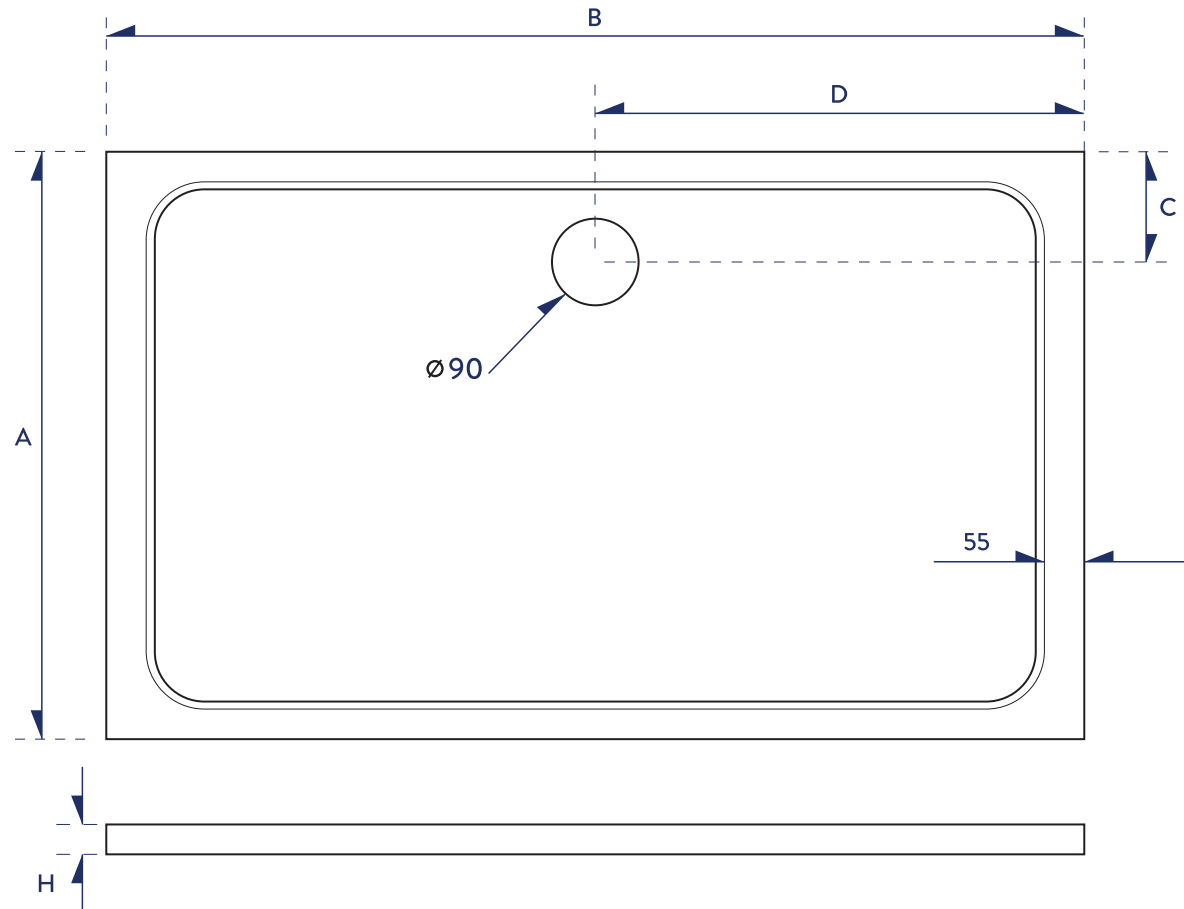

RECTANGLE SHOWER TRAY

Code	Product Specification (mm)	A (mm)	B (mm)	C (mm)	D (mm)	H (mm)	Packaging Specification (mm)	Net Weight (kg)	Gross Weight (kg)
1600-900-REC-WTE	900*1600*30	900	1600	160	800	30	940*1640*60	58	59