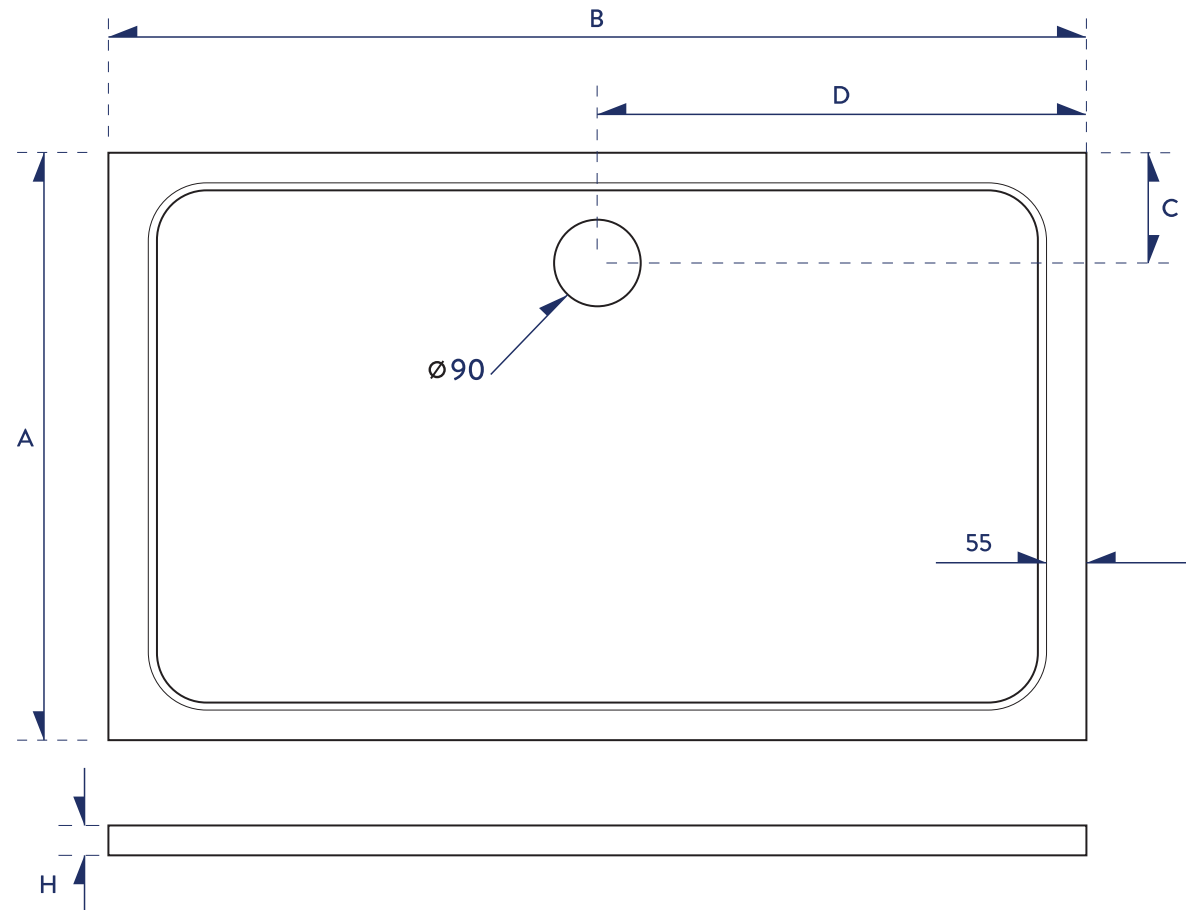

RECTANGLE SHOWER TRAY

Code	Product Specification (mm)	A (mm)	B (mm)	C (mm)	D (mm)	H (mm)	Packaging Specification (mm)	Net Weight (kg)	Gross Weight (kg)
1700-700-REC-WTE	700*1700*30	700	1700	160	850	30	740*1740*60	49	50