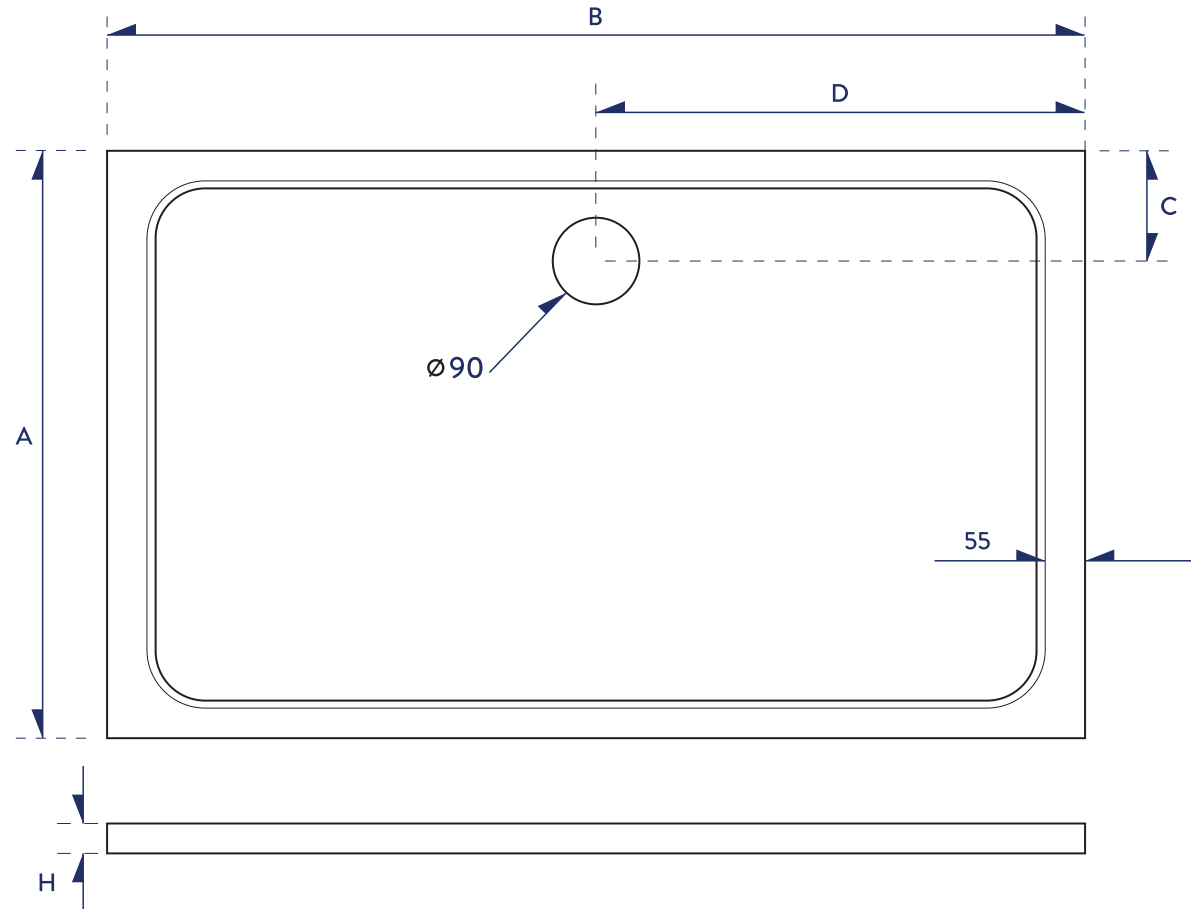

RECTANGLE SHOWER TRAY

Code	Product Specification (mm)	A (mm)	B (mm)	C (mm)	D (mm)	H (mm)	Packaging Specification (mm)	Net Weight (kg)	Gross Weight (kg)
1700-760-REC-WTE	760*1700*30	760	1700	160	850	30	800*1740*60	52	53