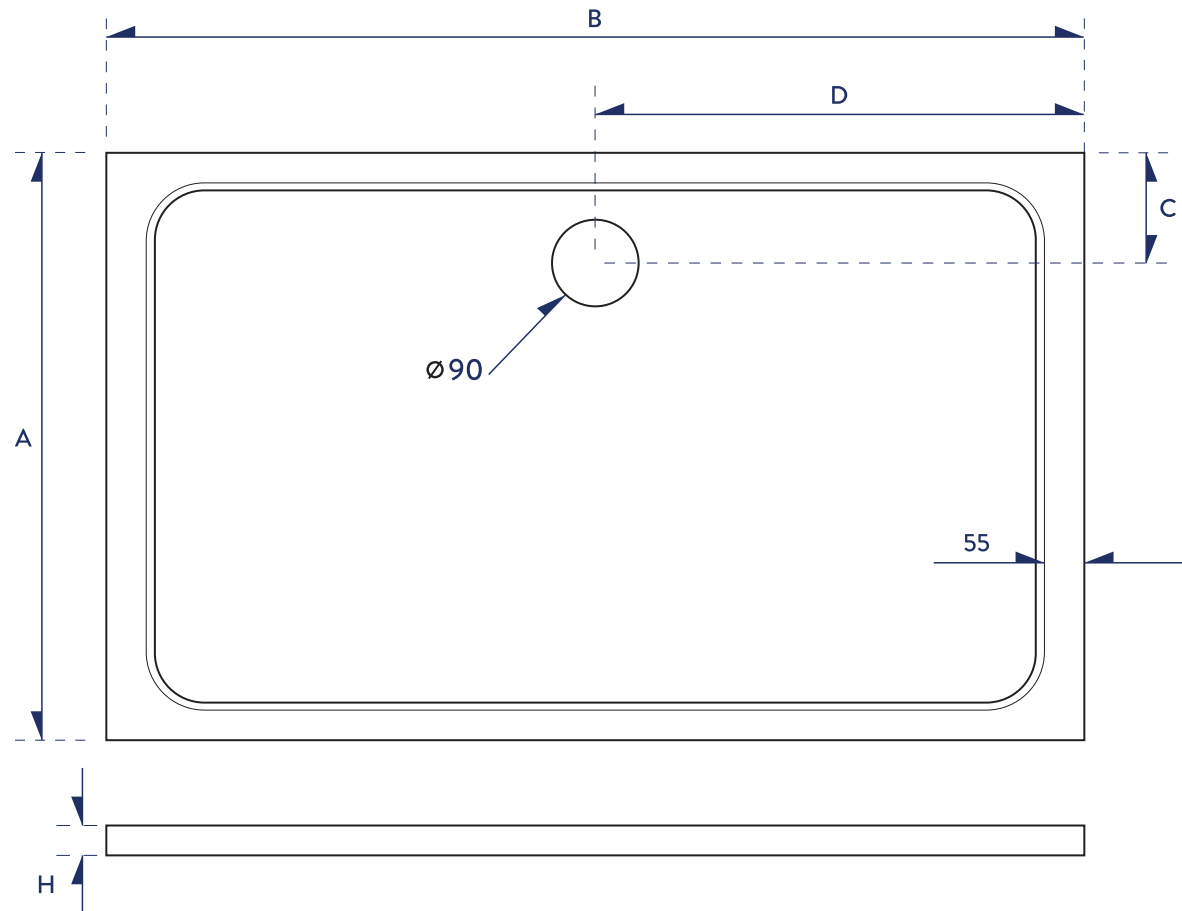

RECTANGLE SHOWER TRAY

Code	Product Specification (mm)	A (mm)	B (mm)	C (mm)	D (mm)	H (mm)	Packaging Specification (mm)	Net Weight (kg)	Gross Weight (kg)
1700-800-REC-WTE	800*1700*30	800	1700	160	850	30	840*1740*60	55	56