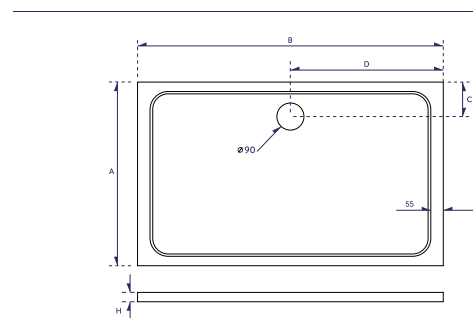

## 1700X900mm Rectangle 30mm Shower Tray White

Product Code: 1700-900-REC-WTE

Product Name	1700-900-REC-WTE
Product Description	1700X900mm Rectangle 30mm Shower Tray White
Product Transportation	
Barcode	5060964937298
Commodity code	3922100000
Product Measurements	
Product Weight (KG)	61
Product Width (mm)	1700
Product Height (mm)	30
Product Depth (mm)	900
Primary Packed Measurements	
Packaged Weight	62
Packed Length	940
Packed Width	1740
Packed Height	60

General Information	
Construction Material	Resin Fill, Gel Coat
Installation type	Floor or Leg set mounted
Colour / Finish	White Gel Coat
Shower Tray Attributes	
Radius	N/a
Slip Resistant	No
Waste Included	No
Profile Type	Low Profile
Depth (mm)	30
Handed	N/a
Compatible Leg Set	TRAY-FITTING-KITB
Shape	Rectangle
Waste Size (Ø)	90mm

Code	Product Specification (mm)	A (mm)	B (mm)	C (mm)	D (mm)	H (mm)	Packaging Specification (mm)	Net Weight (kg)	Gross Weight (kg)
1700-900-REC-WTE	900*1700*30	900	1700	160	850	30	940*1740*60	61	62

## Dimensions

(Measurements in mm)