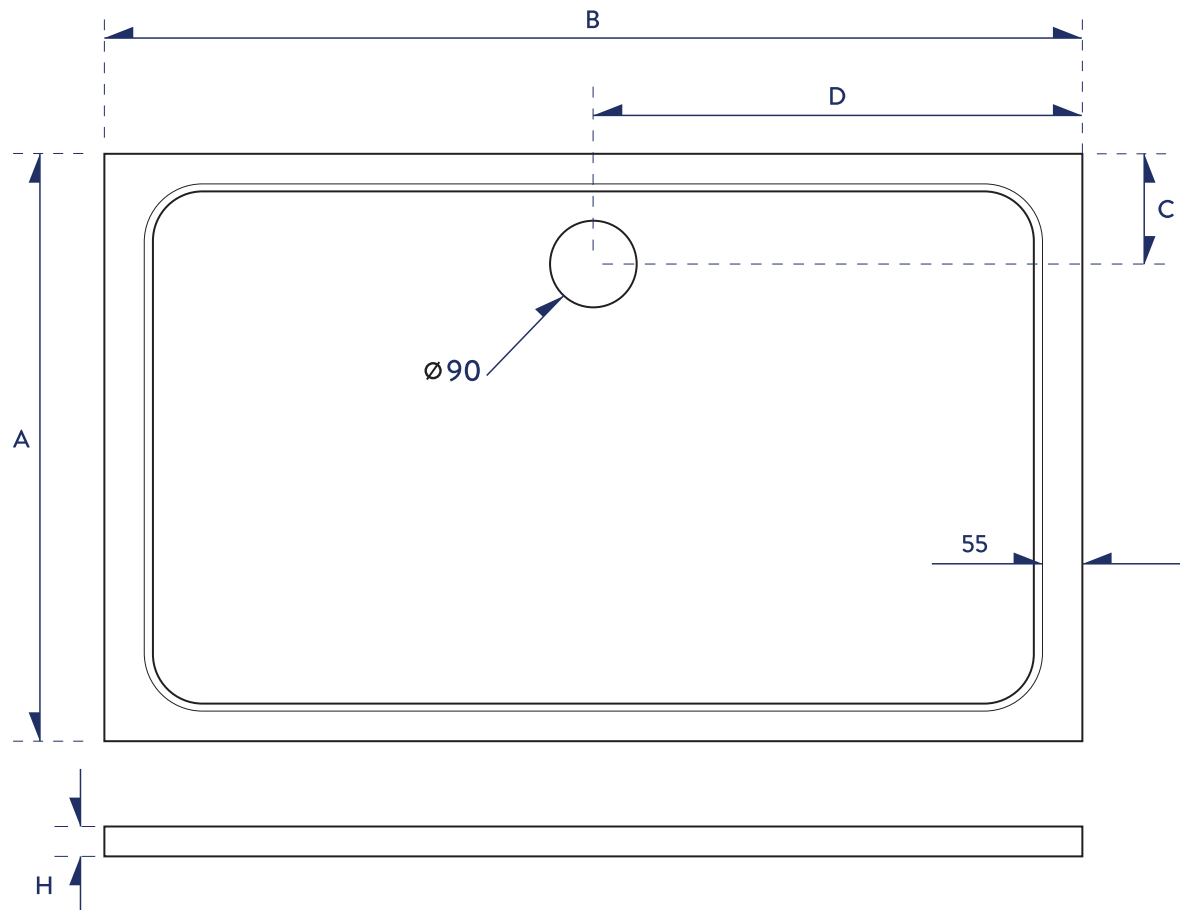

RECTANGLE SHOWER TRAY

Code	Product Specification (mm)	A (mm)	B (mm)	C (mm)	D (mm)	H (mm)	Packaging Specification (mm)	Net Weight (kg)	Gross Weight (kg)
1700-900-REC-WTE	900*1700*30	900	1700	160	850	30	940*1740*60	61	62