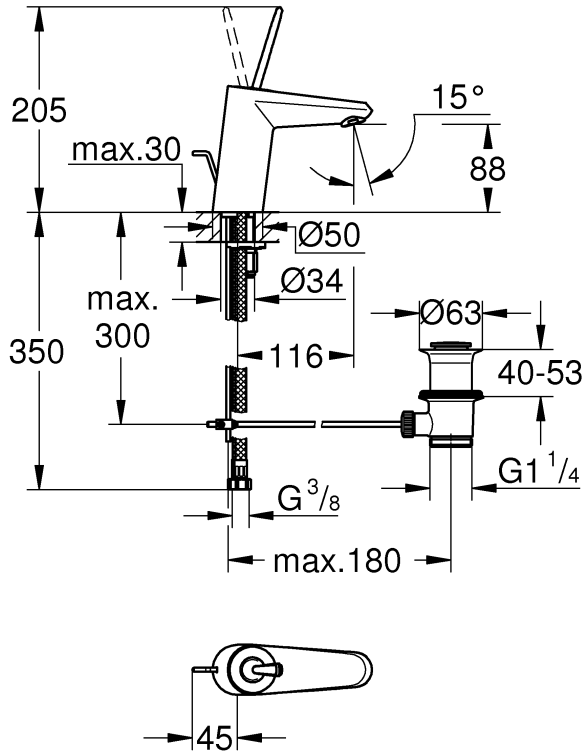

6

7

8

9

	23 425	23 427	23 428	24 036
	X			
		X		
				X
			X	
	X	X		X
	X	X	X	X

DIN 1988
DIN EN 806

13mm
*19 017

23 425

6

7

8

9

	07 052	180mm
	*07 341	350mm

*19 017	13mm

A series of horizontal lines for writing, consisting of 22 evenly spaced lines extending across the width of the page.

Pure Freude an Wasser