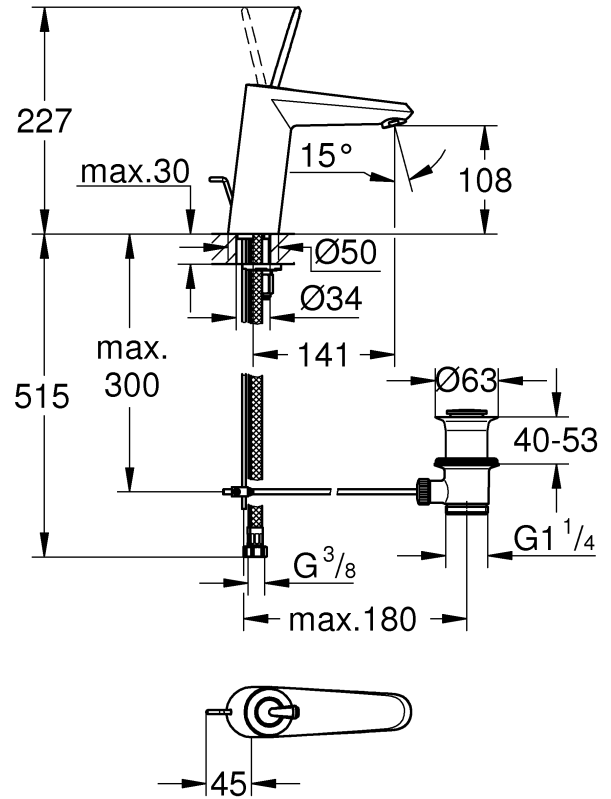

23 425

23 427

23 428

24 036