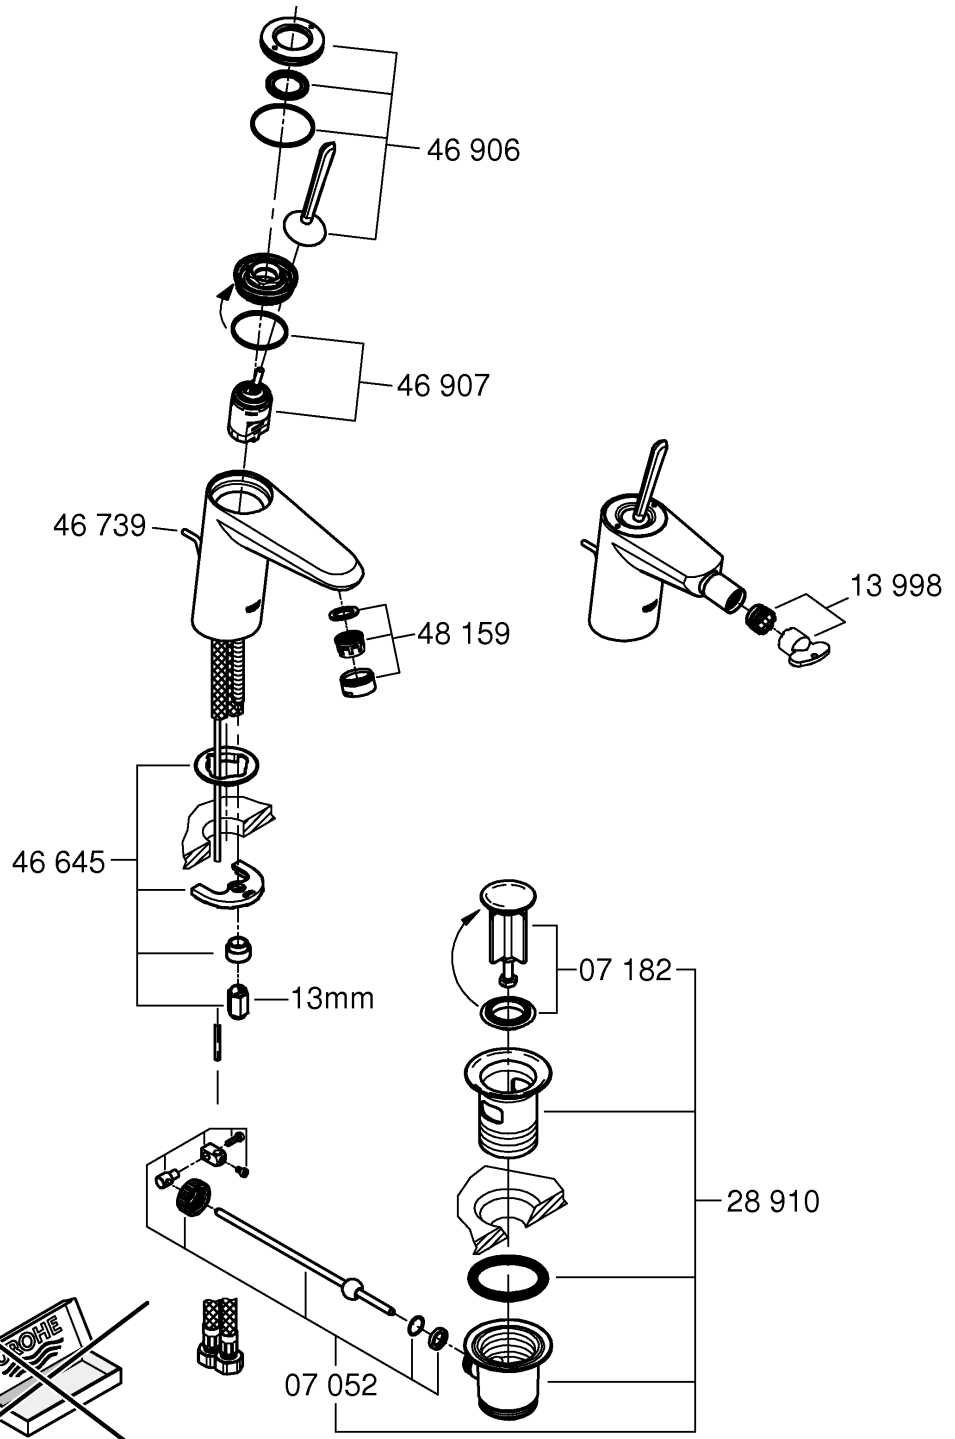

6

7

8

9

	23 425	23 427	23 428	24 036
	X			
		X		
				X
			X	
	X	X		X
	X	X	X	X

DIN 1988
DIN EN 806

13mm
*19 017

23 425

6

7

8

9

	07 052	180mm
	*07 341	350mm

*19 017	13mm

A series of horizontal lines for writing, consisting of 22 evenly spaced lines extending across the width of the page.

Pure Freude an Wasser