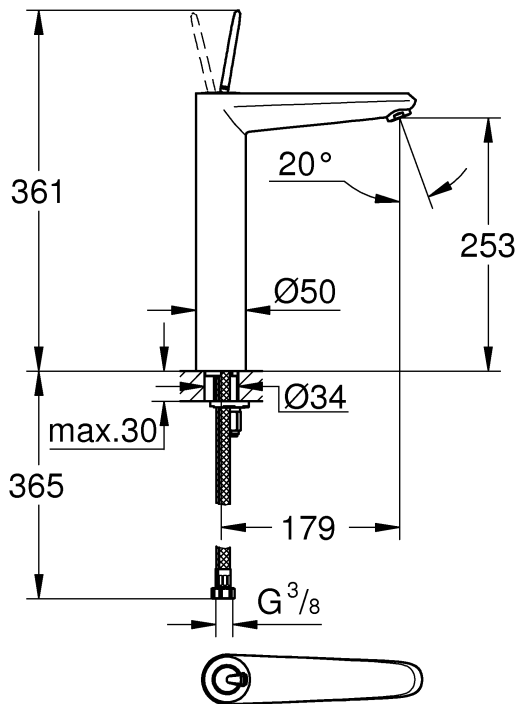

23 425

23 427

23 428

24 036