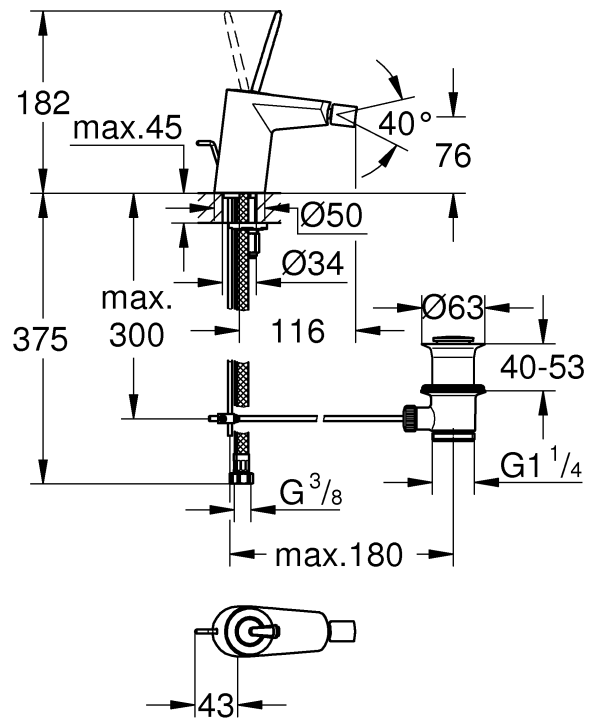

23 425

23 427

23 428

24 036