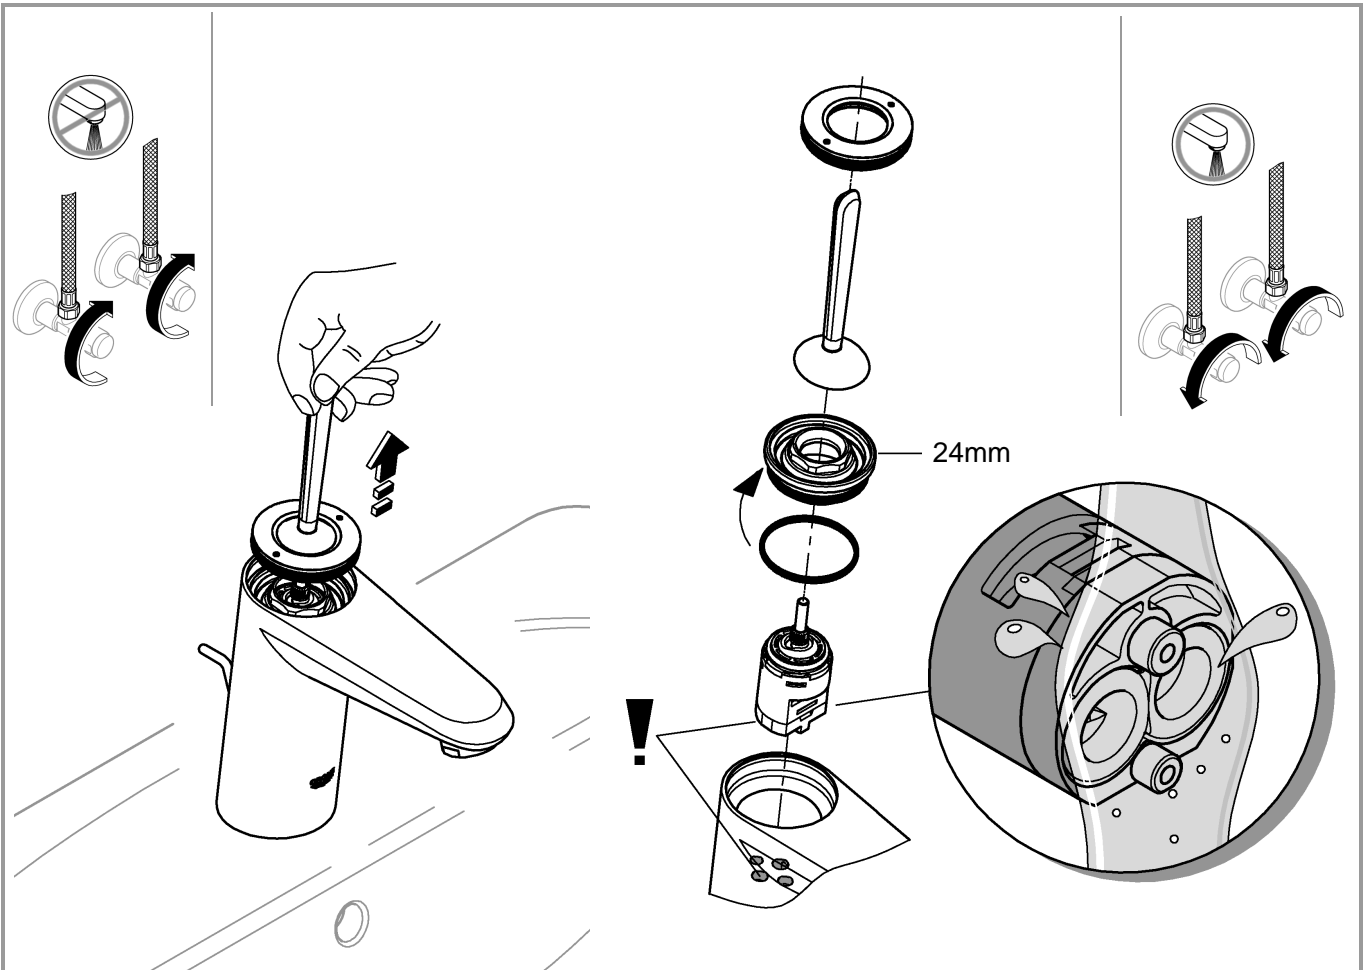

6

7

8

9

	07 052	180mm
	*07 341	350mm

*19 017	13mm

A series of horizontal lines for writing, consisting of 22 evenly spaced lines extending across the width of the page.

Pure Freude an Wasser