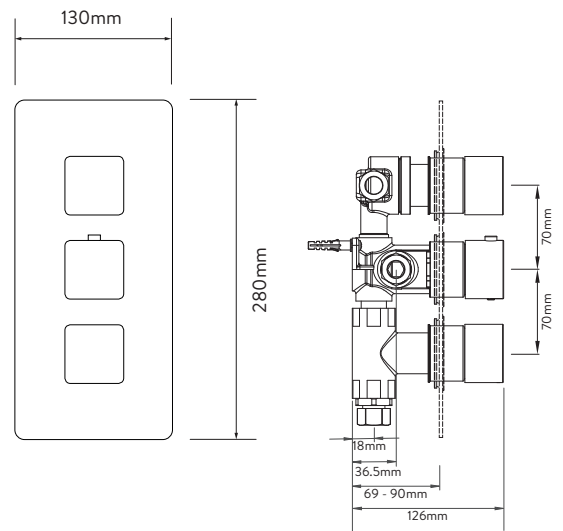

AQUALISA

DREAM™ CONCEALED MIXER SHOWER

TRIPLE OUTLET WITH WALL FIXED DRENCHER, ADJUSTABLE HEAD AND
HAND SHOWER – SQUARE – LP/HP - CHROME

DIMENSIONAL DRAWINGS

CONTROLLER

ADJUSTABLE HEAD

FIXED HEAD

HOSE

BATH OVERFLOW FILLER

AQUALISA

DREAM™ CONCEALED MIXER SHOWER

DRMDCV3.
ADFWBTX.
SQR

TRIPLE OUTLET WITH WALL FIXED DRENCHER, ADJUSTABLE HEAD AND
HAND SHOWER – SQUARE – LP/HP - CHROME

TECHNICAL SPECIFICATIONS

Minimum pressure requirements	0.2 bar
Maximum pressure requirements	5 bar
Fitting connections	15mm pipe
Outlet connections	15mm pipe
Inlet supply positions	Hot/left, Cold/right
Water system	All water systems
Features	Separate temperature control with override button for extra safety
	Luxury brass valve with chrome finish
	WRAS approved valve
	Soft rub nozzles for easy cleaning
	3 spray pattern, easy click spray control
	109mm adjustable head
	1.5m smooth chrome hose (11mm bore)
	Simple switching between outlets
250mm drencher head, 1 spray pattern	
Colour	Chrome
Guarantee period	5 year guarantee (Valve)
	2 year guarantee (head and kit)