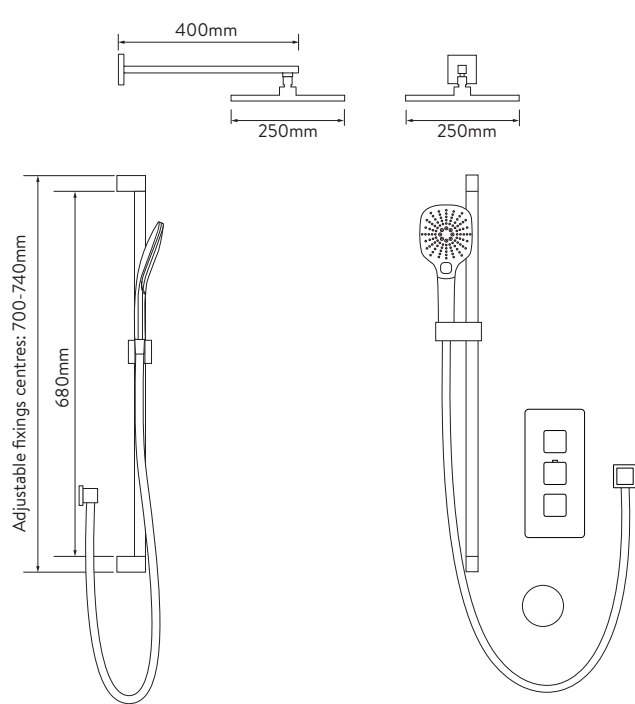

AQUALISA

DREAM™ CONCEALED MIXER SHOWER

TRIPLE OUTLET WITH WALL FIXED DRENCHER, ADJUSTABLE HEAD AND
HAND SHOWER – SQUARE – LP/HP - CHROME

DIMENSIONAL DRAWINGS

CONTROLLER

ADJUSTABLE HEAD

FIXED HEAD

HOSE

BATH OVERFLOW FILLER

AQUALISA

DREAM™ CONCEALED MIXER SHOWER

DRMDCV3.
ADFWBTX.
SQR

TRIPLE OUTLET WITH WALL FIXED DRENCHER, ADJUSTABLE HEAD AND
HAND SHOWER – SQUARE – LP/HP - CHROME

TECHNICAL SPECIFICATIONS

Minimum pressure requirements	0.2 bar
Maximum pressure requirements	5 bar
Fitting connections	15mm pipe
Outlet connections	15mm pipe
Inlet supply positions	Hot/left, Cold/right
Water system	All water systems
Features	Separate temperature control with override button for extra safety
	Luxury brass valve with chrome finish
	WRAS approved valve
	Soft rub nozzles for easy cleaning
	3 spray pattern, easy click spray control
	109mm adjustable head
	1.5m smooth chrome hose (11mm bore)
	Simple switching between outlets
250mm drencher head, 1 spray pattern	
Colour	Chrome
Guarantee period	5 year guarantee (Valve)
	2 year guarantee (head and kit)