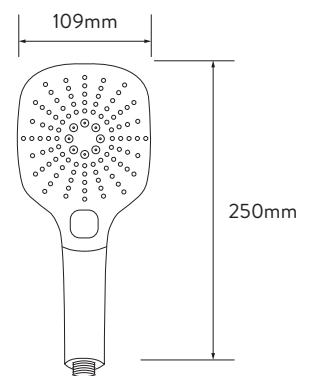

AQUALISA

DREAM™ CONCEALED MIXER SHOWER

TRIPLE OUTLET WITH WALL FIXED DRENCHER, ADJUSTABLE HEAD AND
HAND SHOWER – SQUARE – LP/HP - CHROME

DIMENSIONAL DRAWINGS

CONTROLLER

ADJUSTABLE HEAD

FIXED HEAD

HOSE

BATH OVERFLOW FILLER

AQUALISA

DREAM™ CONCEALED MIXER SHOWER

DRMDCV3.
ADFWBTX.
SQR

TRIPLE OUTLET WITH WALL FIXED DRENCHER, ADJUSTABLE HEAD AND
HAND SHOWER – SQUARE – LP/HP - CHROME

TECHNICAL SPECIFICATIONS

Minimum pressure requirements	0.2 bar
Maximum pressure requirements	5 bar
Fitting connections	15mm pipe
Outlet connections	15mm pipe
Inlet supply positions	Hot/left, Cold/right
Water system	All water systems
Features	Separate temperature control with override button for extra safety
	Luxury brass valve with chrome finish
	WRAS approved valve
	Soft rub nozzles for easy cleaning
	3 spray pattern, easy click spray control
	109mm adjustable head
	1.5m smooth chrome hose (11mm bore)
	Simple switching between outlets
250mm drencher head, 1 spray pattern	
Colour	Chrome
Guarantee period	5 year guarantee (Valve)
	2 year guarantee (head and kit)