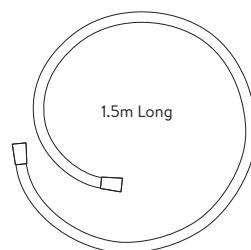

AQUALISA

DREAM™ CONCEALED MIXER SHOWER

TRIPLE OUTLET WITH WALL FIXED DRENCHER, ADJUSTABLE HEAD AND
HAND SHOWER – SQUARE – LP/HP - CHROME

DIMENSIONAL DRAWINGS

CONTROLLER

ADJUSTABLE HEAD

FIXED HEAD

HOSE

BATH OVERFLOW FILLER

AQUALISA

DREAM™ CONCEALED MIXER SHOWER

DRMDCV3.
ADFWBTX.
SQR

TRIPLE OUTLET WITH WALL FIXED DRENCHER, ADJUSTABLE HEAD AND
HAND SHOWER – SQUARE – LP/HP - CHROME

TECHNICAL SPECIFICATIONS

Minimum pressure requirements	0.2 bar
Maximum pressure requirements	5 bar
Fitting connections	15mm pipe
Outlet connections	15mm pipe
Inlet supply positions	Hot/left, Cold/right
Water system	All water systems
Features	Separate temperature control with override button for extra safety
	Luxury brass valve with chrome finish
	WRAS approved valve
	Soft rub nozzles for easy cleaning
	3 spray pattern, easy click spray control
	109mm adjustable head
	1.5m smooth chrome hose (11mm bore)
	Simple switching between outlets
250mm drencher head, 1 spray pattern	
Colour	Chrome
Guarantee period	5 year guarantee (Valve)
	2 year guarantee (head and kit)