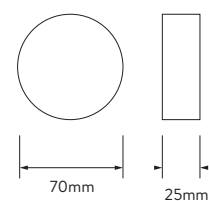

AQUALISA

DREAM™ CONCEALED MIXER SHOWER

TRIPLE OUTLET WITH WALL FIXED DRENCHER, ADJUSTABLE HEAD AND
HAND SHOWER – SQUARE – LP/HP - CHROME

DIMENSIONAL DRAWINGS

CONTROLLER

ADJUSTABLE HEAD

FIXED HEAD

HOSE

BATH OVERFLOW FILLER

AQUALISA

DREAM™ CONCEALED MIXER SHOWER

DRMDCV3.
ADFWBTX.
SQR

TRIPLE OUTLET WITH WALL FIXED DRENCHER, ADJUSTABLE HEAD AND
HAND SHOWER – SQUARE – LP/HP - CHROME

TECHNICAL SPECIFICATIONS

Minimum pressure requirements	0.2 bar
Maximum pressure requirements	5 bar
Fitting connections	15mm pipe
Outlet connections	15mm pipe
Inlet supply positions	Hot/left, Cold/right
Water system	All water systems
Features	Separate temperature control with override button for extra safety
	Luxury brass valve with chrome finish
	WRAS approved valve
	Soft rub nozzles for easy cleaning
	3 spray pattern, easy click spray control
	109mm adjustable head
	1.5m smooth chrome hose (11mm bore)
	Simple switching between outlets
250mm drencher head, 1 spray pattern	
Colour	Chrome
Guarantee period	5 year guarantee (Valve)
	2 year guarantee (head and kit)