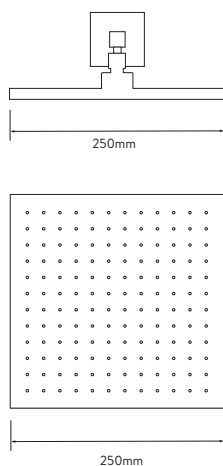

AQUALISA

DREAM™ CONCEALED MIXER SHOWER

TRIPLE OUTLET WITH WALL FIXED DRENCHER, ADJUSTABLE HEAD AND
HAND SHOWER – SQUARE – LP/HP - CHROME

DIMENSIONAL DRAWINGS

CONTROLLER

ADJUSTABLE HEAD

FIXED HEAD

HOSE

BATH OVERFLOW FILLER

AQUALISA

DREAM™ CONCEALED MIXER SHOWER

DRMDCV3.
ADFWBTX.
SQR

TRIPLE OUTLET WITH WALL FIXED DRENCHER, ADJUSTABLE HEAD AND
HAND SHOWER – SQUARE – LP/HP - CHROME

TECHNICAL SPECIFICATIONS

Minimum pressure requirements	0.2 bar
Maximum pressure requirements	5 bar
Fitting connections	15mm pipe
Outlet connections	15mm pipe
Inlet supply positions	Hot/left, Cold/right
Water system	All water systems
Features	Separate temperature control with override button for extra safety
	Luxury brass valve with chrome finish
	WRAS approved valve
	Soft rub nozzles for easy cleaning
	3 spray pattern, easy click spray control
	109mm adjustable head
	1.5m smooth chrome hose (11mm bore)
	Simple switching between outlets
250mm drencher head, 1 spray pattern	
Colour	Chrome
Guarantee period	5 year guarantee (Valve)
	2 year guarantee (head and kit)