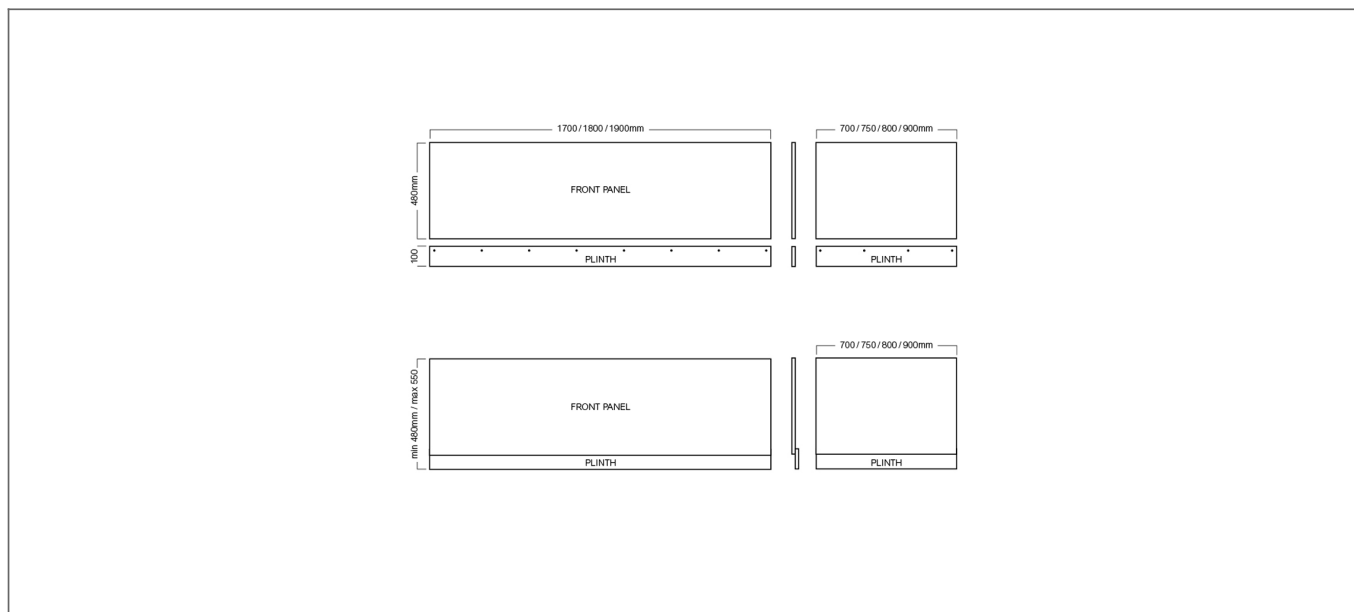

# Technical Datasheet

Product Code: **237BPG1600-W**

Product Description: **Halite 1600mm Front Bath Panel Grey Gloss**

## Specification

Material:	Foamed PVC
Style:	Modern
Shape:	Rectangular
Bath Thickness:	16 mm
Product Guarantee:	Lifetime

## Technical Drawing

Dimensions: All measurements are in millimetres and are subject to normal manufacturing variations.

Due to a continuing development programme to improve design and performance, we reserve all rights to vary specifications without prior notice. Please note, all accessories are for photographic purposes only.