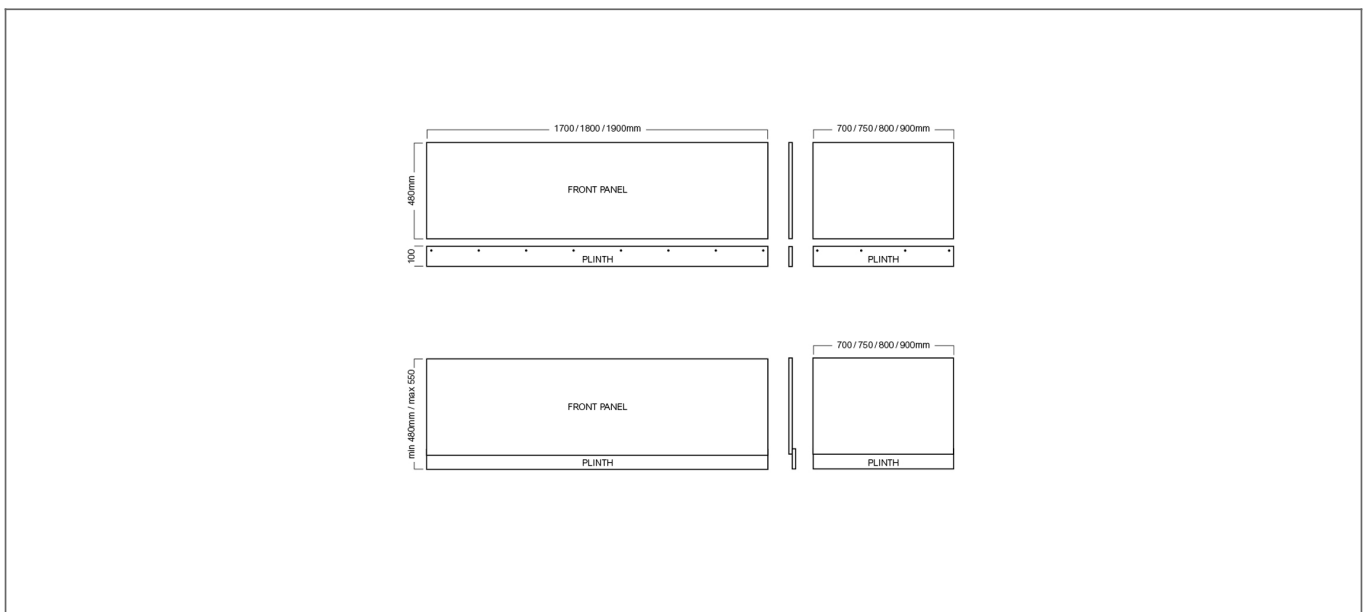

# Technical Datasheet

Product Code: **237BPG1700-W**

Product Description: **Halite 1700mm Front Bath Panel Grey Gloss**

## Specification

Material:	Foamed PVC
Style:	Modern
Shape:	Rectangular
Bath Thickness:	16 mm
Product Guarantee:	Lifetime

## Technical Drawing

Dimensions: All measurements are in millimetres and are subject to normal manufacturing variations.

Due to a continuing development programme to improve design and performance, we reserve all rights to vary specifications without prior notice. Please note, all accessories are for photographic purposes only.