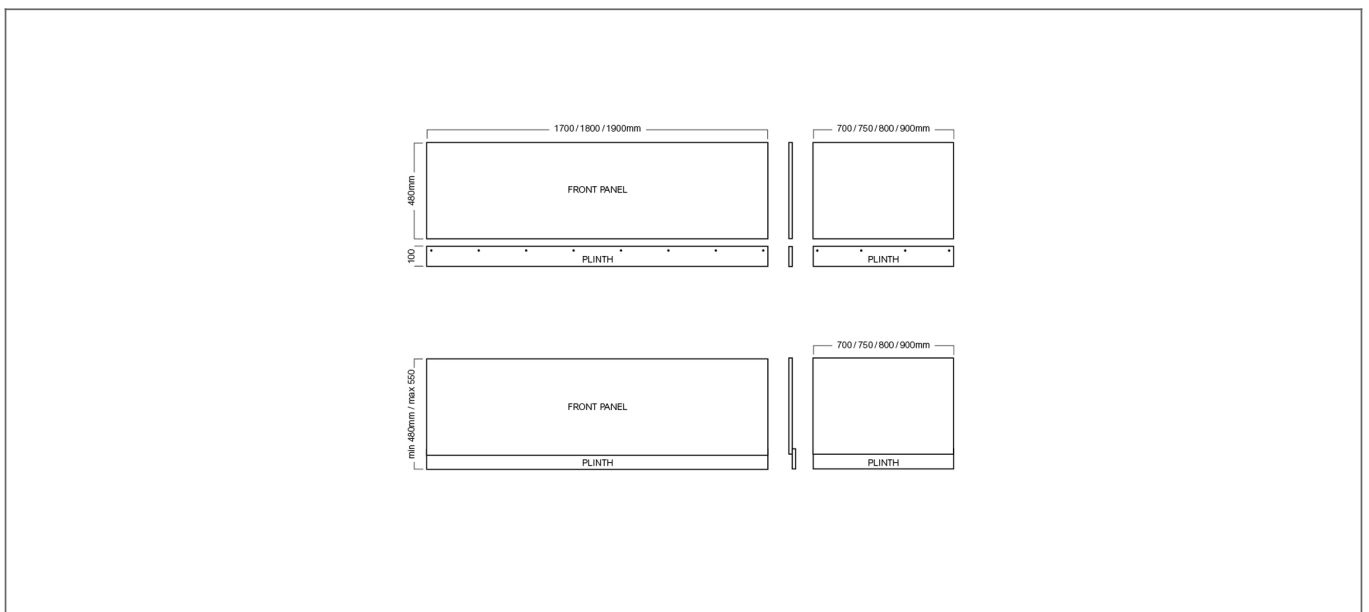

Technical Datasheet

Product Code: **237BPG1800-W**

Product Description: **Halite 1800mm Front Bath Panel Grey Gloss**

Specification

Material:	Foamed PVC
Style:	Modern
Shape:	Rectangular
Bath Thickness:	16 mm
Product Guarantee:	Lifetime

Key Features

- Halite is made with a combination of PVC and polyurea
- Halite is 100% water resistant
- Halite will not crack or warp in wet or steamy environments
- Halite is considerably more rigid than acrylic
- Halite is completely formaldehyde free and is recyclable which means it is more eco-friendly
- The lifespan of Halite bath panels is considerably more than that of MDF bath panels
- Halite is lighter and easier to cut than MDF

Technical Drawing

Dimensions: All measurements are in millimetres and are subject to normal manufacturing variations.

Due to a continuing development programme to improve design and performance, we reserve all rights to vary specifications without prior notice. Please note, all accessories are for photographic purposes only.