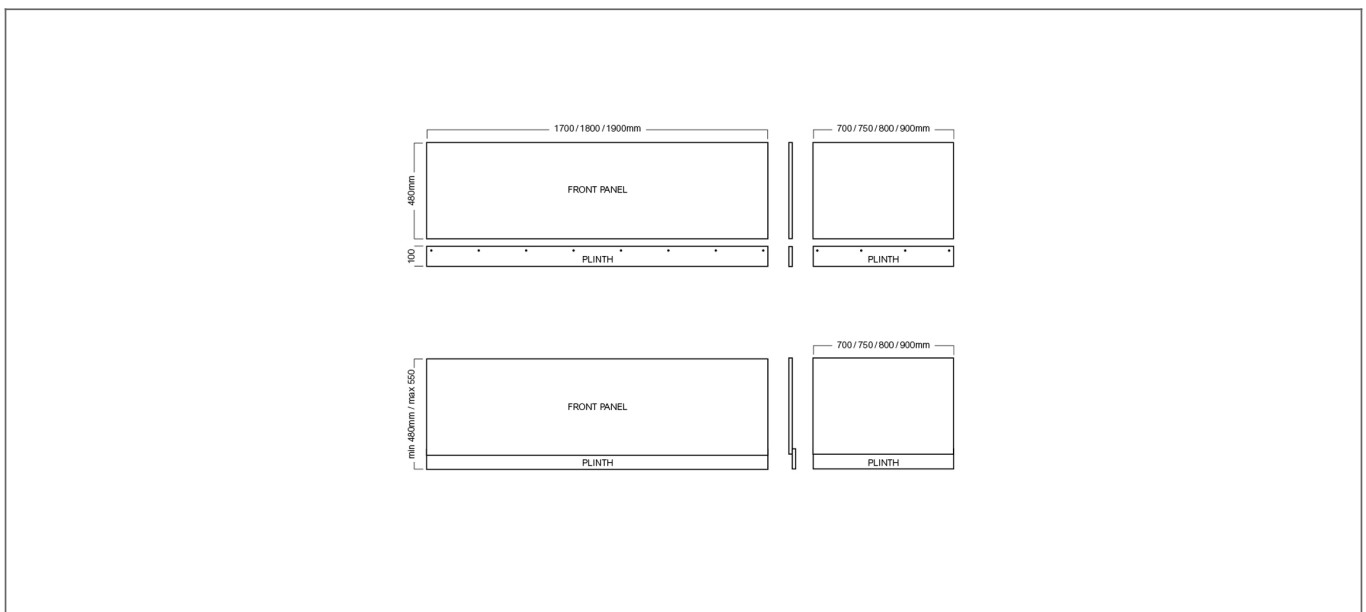

# Technical Datasheet

Product Code: **237BPG1900-W**

Product Description: **Halite 1900mm Front Bath Panel Grey Gloss**

## Technical Drawing

Dimensions: All measurements are in millimetres and are subject to normal manufacturing variations.

Due to a continuing development programme to improve design and performance, we reserve all rights to vary specifications without prior notice. Please note, all accessories are for photographic purposes only.