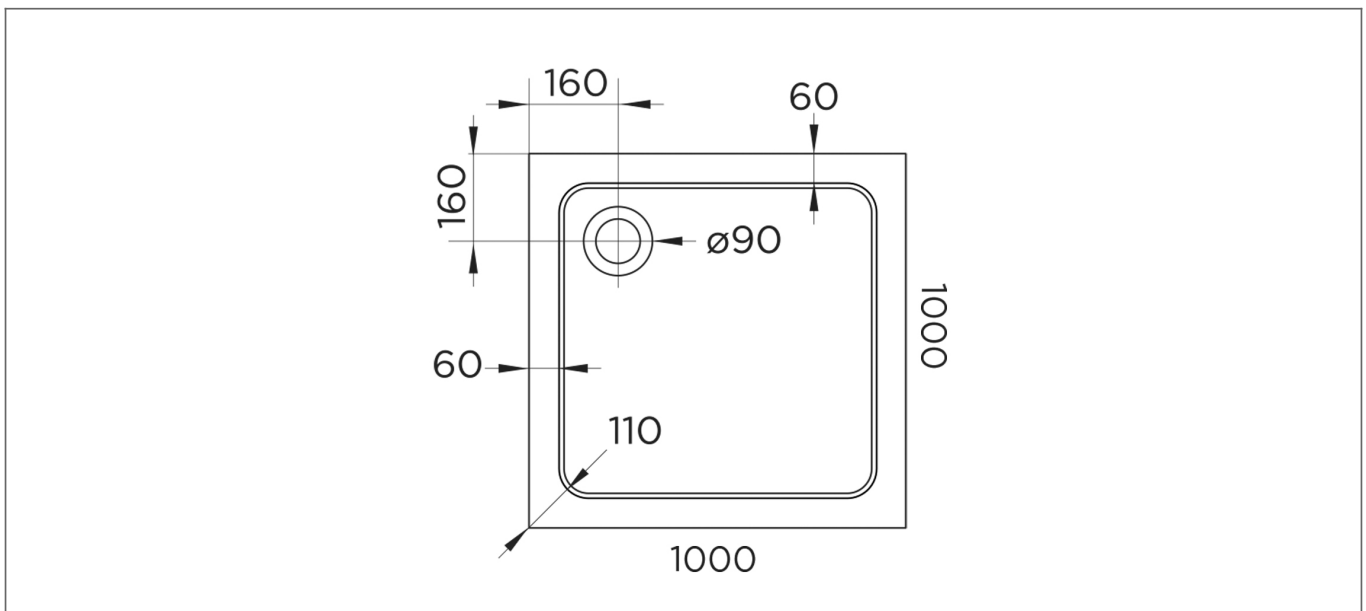

# Technical Datasheet

Product Code: 238H1010-C

Product Description: Hydro45 Stone Tray 1000X1000 White

## Specification

Material:	Acrylic Capped Bonded Resin
Style:	Modern
Shape:	Square
Colour:	White
Product Guarantee:	10 Years
Barcode:	5031978059580
Product Length (mm):	1000
Product Width (mm):	1000
Product Height (mm):	45

## Key Features

- Designed to last & provide leak free shower relaxation
- Manufactured from 45mm acrylic capped stone resin
- 90mm fast flow waste also available for easy installation
- Can be installed to the floor or with a riser kit
- Leg & panel set available to purchase separately
- 28 sizes available to meet your bathroom requirements

## Technical Drawing

Dimensions: All measurements are in millimetres and are subject to normal manufacturing variations.

Due to a continuing development programme to improve design and performance, we reserve all rights to vary specifications without prior notice. Please note, all accessories are for photographic purposes only.