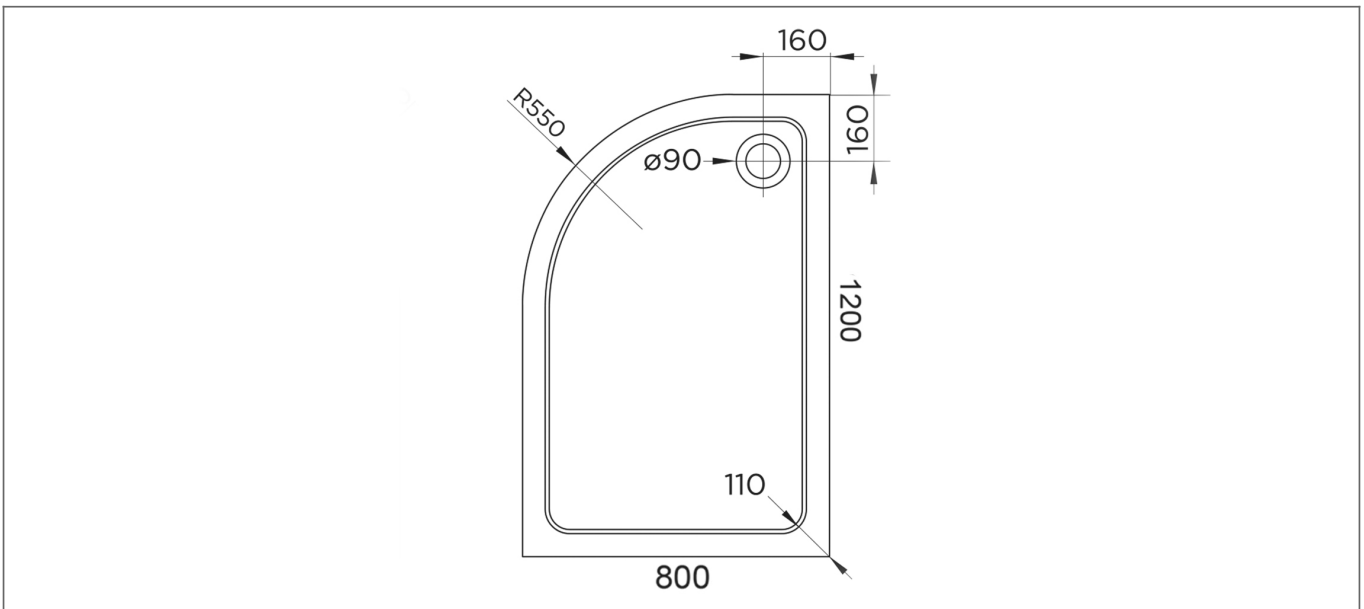

Technical Datasheet

Product Code: 238H1280QLH-C

Product Description: Hydro45 Stone Tray 1200X800LH OS Quad White

Specification

Material:	Acrylic Capped Bonded Resin
Style:	Modern
Shape:	Offset Quadrant
Colour:	White
Product Guarantee:	10 Years
Barcode:	5031978059986
Product Length (mm):	1200
Product Width (mm):	800
Product Height (mm):	45

Key Features

- Designed to last & provide leak free shower relaxation
- Manufactured from 45mm acrylic capped stone resin
- 90mm fast flow waste also available for easy installation
- Can be installed to the floor or with a riser kit
- Leg & panel set available to purchase separately
- 28 sizes available to meet your bathroom requirements

Technical Drawing

Dimensions: All measurements are in millimetres and are subject to normal manufacturing variations.

Due to a continuing development programme to improve design and performance, we reserve all rights to vary specifications without prior notice. Please note, all accessories are for photographic purposes only.