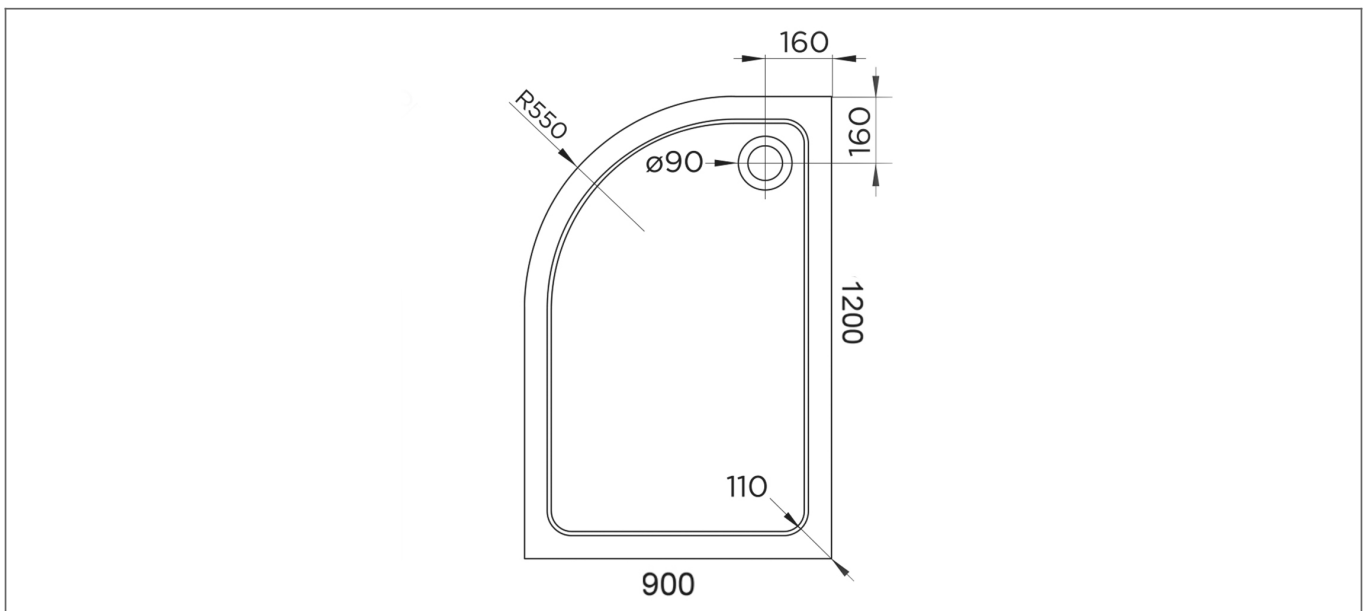

# Technical Datasheet

Product Code: 238H1290QLH-C

Product Description: Hydro45 Stone Tray 1200X900LH OS Quad White

## Specification

Material:	Acrylic Capped Bonded Resin
Style:	Modern
Shape:	Offset Quadrant
Colour:	White
Product Guarantee:	10 Years
Barcode:	5031978060005
Product Length (mm):	1200
Product Width (mm):	900
Product Height (mm):	45

## Key Features

- Designed to last & provide leak free shower relaxation
- Manufactured from 45mm acrylic capped stone resin
- 90mm fast flow waste also available for easy installation
- Can be installed to the floor or with a riser kit
- Leg & panel set available to purchase separately
- 28 sizes available to meet your bathroom requirements

## Technical Drawing

Dimensions: All measurements are in millimetres and are subject to normal manufacturing variations.

Due to a continuing development programme to improve design and performance, we reserve all rights to vary specifications without prior notice. Please note, all accessories are for photographic purposes only.