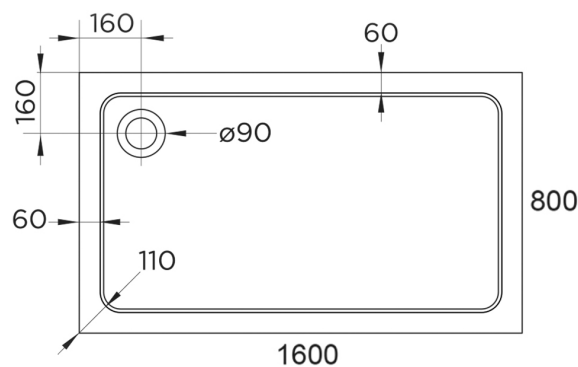

Technical Datasheet

Product Code: 238H1680-C

Product Description: Hydro45 Stone Tray 1600X800 White

Specification

Material:	Acrylic Capped Bonded Resin
Style:	Modern
Shape:	Rectangular
Colour:	White
Product Guarantee:	10 Years
Barcode:	5031978059856
Product Length (mm):	1600
Product Width (mm):	800
Product Height (mm):	45

Key Features

- Designed to last & provide leak free shower relaxation
- Manufactured from 45mm acrylic capped stone resin
- 90mm fast flow waste also available for easy installation
- Can be installed to the floor or with a riser kit
- Leg & panel set available to purchase separately
- 28 sizes available to meet your bathroom requirements

Technical Drawing

Dimensions: All measurements are in millimetres and are subject to normal manufacturing variations.

Due to a continuing development programme to improve design and performance, we reserve all rights to vary specifications without prior notice. Please note, all accessories are for photographic purposes only.