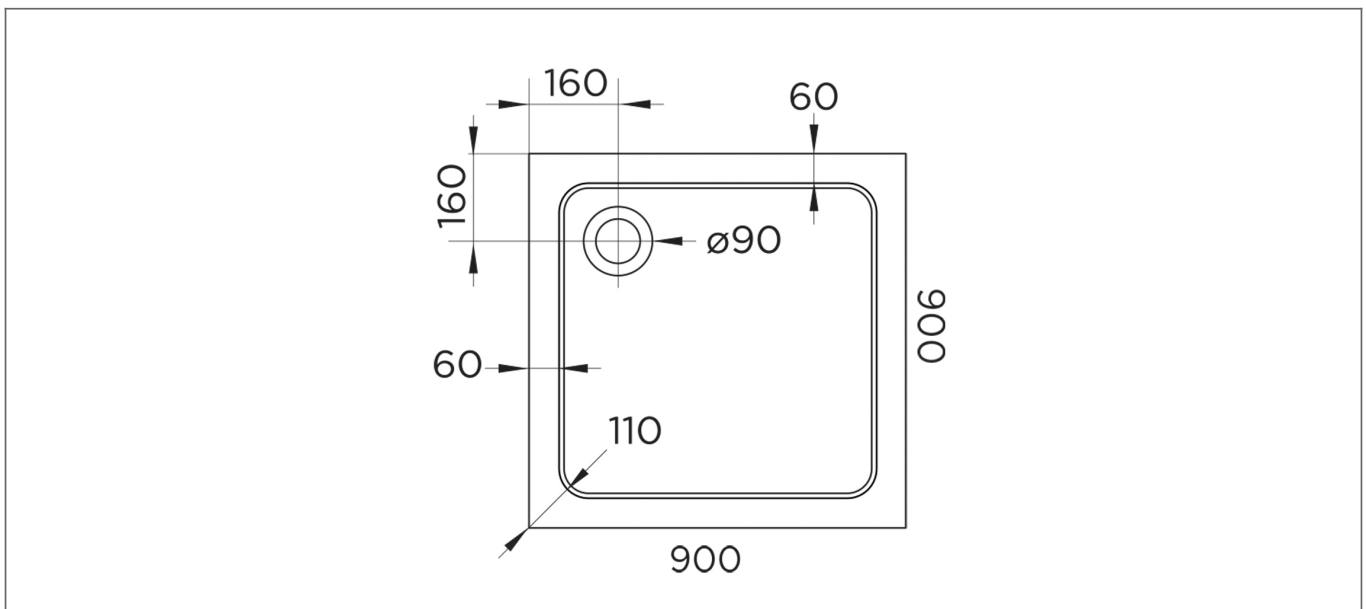

# Technical Datasheet

Product Code: 238H9090-C

Product Description: Hydro45 Stone Tray 900X900 White

## Specification

Material:	Acrylic Capped Bonded Resin
Style:	Modern
Shape:	Square
Colour:	White
Product Guarantee:	10 Years
Barcode:	5031978059573
Product Length (mm):	900
Product Width (mm):	900
Product Height (mm):	45

## Key Features

- Designed to last & provide leak free shower relaxation
- Manufactured from 45mm acrylic capped stone resin
- 90mm fast flow waste also available for easy installation
- Can be installed to the floor or with a riser kit
- Leg & panel set available to purchase separately
- 28 sizes available to meet your bathroom requirements

## Technical Drawing

Dimensions: All measurements are in millimetres and are subject to normal manufacturing variations.

Due to a continuing development programme to improve design and performance, we reserve all rights to vary specifications without prior notice. Please note, all accessories are for photographic purposes only.