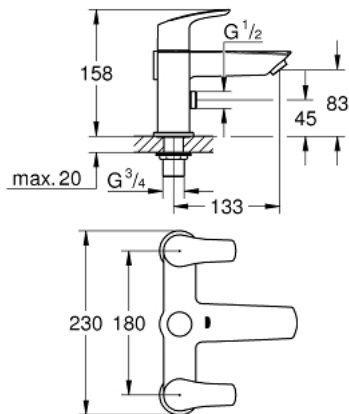

25 105 003 **EUROSMART TWO-HANDLED BATH/SHOWER MIXER 1/2"**

**PRODUCT DESCRIPTION**

- Colour: Chrome
- deck mounted
- metal lever
- Ceramic valves 3/4", 90°
- automatic diverter, lockable: bath/shower
- integrated non-return valve
- GROHE Long-Life finish
- Min. recommended pressure 0.5 bar
- professional edition

## 25 105 003 EUROSMART TWO-HANDLED BATH/SHOWER MIXER ½"

### SPARE PARTS, December 2019 – now

- 1: Eurosmart pair of handles UK (Spare part-nr. 48579000)
- 1.1: Replacement handle connection kit (Spare part-nr. 45186000)
- 1.1.1: O-Ring Ø18,2 x Ø1,7 (Spare part-nr. 0392400M)
- 2: Ceramic headpart 3/4", 180° (Spare part-nr. 45887000)
- 3: Ceramic headpart 3/4", 180° (Spare part-nr. 45888000)
- 4: Flow restrictor (Spare part-nr. 13922000)
- 5: Repl.kit f.rotary valve (Spare part-nr. 48038000)
- 6: Non-return valve (Spare part-nr. 08565000)
- 7: Repl.kit f.shank fastening 3/4" (Spare part-nr. 45163000)