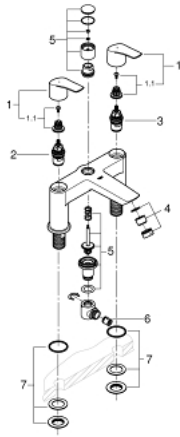

25 105 003 **EUROSMART TWO-HANDLED BATH/SHOWER MIXER 1/2"**

**PRODUCT DESCRIPTION**

- Colour: Chrome
- deck mounted
- metal lever
- Ceramic valves 3/4", 90°
- automatic diverter, lockable: bath/shower
- integrated non-return valve
- GROHE Long-Life finish
- Min. recommended pressure 0.5 bar
- professional edition

## 25 105 003 EUROSMART TWO-HANDLED BATH/SHOWER MIXER ½"

### SPARE PARTS, December 2019 – now

- 1: Eurosmart pair of handles UK (Spare part-nr. 48579000)
- 1.1: Replacement handle connection kit (Spare part-nr. 45186000)
- 1.1.1: O-Ring Ø18,2 x Ø1,7 (Spare part-nr. 0392400M)
- 2: Ceramic headpart 3/4", 180° (Spare part-nr. 45887000)
- 3: Ceramic headpart 3/4", 180° (Spare part-nr. 45888000)
- 4: Flow restrictor (Spare part-nr. 13922000)
- 5: Repl.kit f.rotary valve (Spare part-nr. 48038000)
- 6: Non-return valve (Spare part-nr. 08565000)
- 7: Repl.kit f.shank fastening 3/4" (Spare part-nr. 45163000)