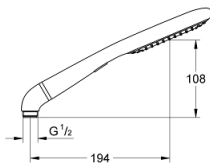

### PRODUCT DESCRIPTION

- Colour: Chrome
- Rain, SmartRain
- Eco function (reduction of flow rate)
- Elbow adapter for the combination of handshowers with shower sets
- GROHE Long-Life Shine durable sparkling sheen
- GROHE DreamSpray perfect spray pattern
- SpeedClean anti-limescale system
- Inner WaterGuide for a longer life
- Universal Mounting System. Fits all standard shower hoses