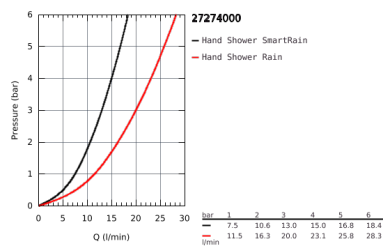

## 27 274 000 RAINSHOWER ECO 120 HAND SHOWER 2 SPRAYS

### PRODUCT DESCRIPTION

- Colour: Chrome
- Rain, SmartRain
- Eco function (reduction of flow rate)
- Elbow adapter for the combination of handshowers with shower sets
- GROHE Long-Life Shine durable sparkling sheen
- GROHE DreamSpray perfect spray pattern
- SpeedClean anti-limescale system
- Inner WaterGuide for a longer life
- Universal Mounting System. Fits all standard shower hoses