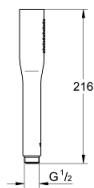

27 367 000 EUPHORIA COSMOPOLITAN STICK HAND SHOWER 1 SPRAY

PRODUCT DESCRIPTION

- Colour: Chrome
- Normal spray
- GROHE Long-Life Shine durable sparkling sheen
- SpeedClean anti-limescale system
- Inner WaterGuide for a longer life
- Universal Mounting System. Fits all standard shower hoses

27 367 000 **EUPHORIA COSMOPOLITAN STICK HAND SHOWER 1 SPRAY**

SPARE PARTS, September 2009 – now

1: Strainer (Spare part-nr. 0700200M)