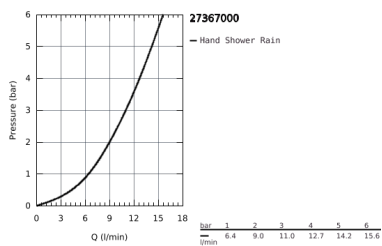

27 367 000 EUPHORIA COSMOPOLITAN STICK HAND SHOWER 1 SPRAY

PRODUCT DESCRIPTION

- Colour: Chrome
- Normal spray
- GROHE Long-Life Shine durable sparkling sheen
- SpeedClean anti-limescale system
- Inner WaterGuide for a longer life
- Universal Mounting System. Fits all standard shower hoses

27 367 000 **EUPHORIA COSMOPOLITAN STICK HAND SHOWER 1 SPRAY**

SPARE PARTS, September 2009 – now

1: Strainer (Spare part-nr. 0700200M)