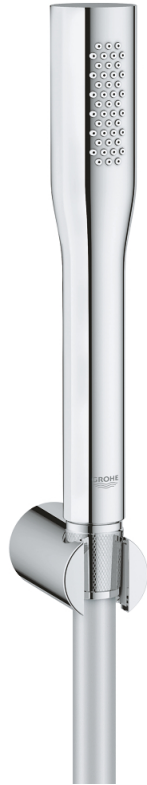

27 369 000 EUPHORIA COSMOPOLITAN STICK WALL HOLDER SET 1 SPRAY

PRODUCT DESCRIPTION

- Colour: Chrome
- hand shower 27 400 000
- wall shower holder (27 056)
- Silverflex shower hose 1.500 mm (28 364)
- GROHE Water Saving 9,5 l/min flow limiter
- GROHE Long-Life Shine durable sparkling sheen
- SpeedClean anti-limescale system
- Inner WaterGuide for a longer life
- Twistfree preventing the hose from twisting
- suitable for instantaneous heater
- Min. recommended pressure 0.5 bar

27 369 000 **EUPHORIA COSMOPOLITAN STICK WALL HOLDER SET 1 SPRAY**

SPARE PARTS, September 2009 – now

1: Strainer (Spare part-nr. 0700200M)