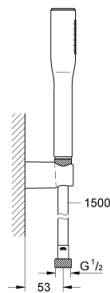

27 369 000 EUPHORIA COSMOPOLITAN STICK WALL HOLDER SET 1 SPRAY

PRODUCT DESCRIPTION

- Colour: Chrome
- hand shower 27 400 000
- wall shower holder (27 056)
- Silverflex shower hose 1.500 mm (28 364)
- GROHE Water Saving 9,5 l/min flow limiter
- GROHE Long-Life Shine durable sparkling sheen
- SpeedClean anti-limescale system
- Inner WaterGuide for a longer life
- Twistfree preventing the hose from twisting
- suitable for instantaneous heater
- Min. recommended pressure 0.5 bar

27 369 000 **EUPHORIA COSMOPOLITAN STICK WALL HOLDER SET 1 SPRAY**

SPARE PARTS, September 2009 – now

1: Strainer (Spare part-nr. 0700200M)