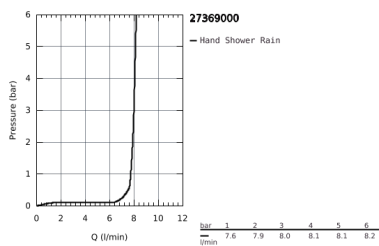

27 369 000 EUPHORIA COSMOPOLITAN STICK WALL HOLDER SET 1 SPRAY

PRODUCT DESCRIPTION

- Colour: Chrome
- hand shower 27 400 000
- wall shower holder (27 056)
- Silverflex shower hose 1.500 mm (28 364)
- GROHE Water Saving 9,5 l/min flow limiter
- GROHE Long-Life Shine durable sparkling sheen
- SpeedClean anti-limescale system
- Inner WaterGuide for a longer life
- Twistfree preventing the hose from twisting
- suitable for instantaneous heater
- Min. recommended pressure 0.5 bar