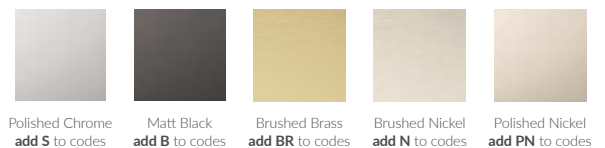

10mm Corner Fitting

Size (mm)	Adjustment Door and In-Line Panel (mm)	Adjustment Side Panel (mm)	Aper-ture (mm)	Door Code	In-line Panel Code	Side Panel Code	RRP (ex VAT)	RRP (inc VAT)
1200 x 800	1173 - 1187	773 - 787	620	TLHDR13	TLHR1213	THR813	£2407.81	£2889.37
1200 x 900	1173 - 1187	873 - 887	620	TLHDR13	TLHR1213	THR913	£2479.92	£2975.90
1400 x 800	1373 - 1387	773 - 787	620	TLHDR13	TLHR1413	THR813	£2484.66	£2981.59
1400 x 900	1373 - 1387	873 - 887	620	TLHDR13	TLHR1413	THR913	£2556.76	£3068.12
1600 x 800	1573 - 1587	773 - 787	620	TLHDR13	TLHR1613	THR813	£2715.08	£3258.09
1600 x 900	1573 - 1587	873 - 887	620	TLHDR13	TLHR1613	THR913	£2787.18	£3344.62

+ Features & Benefits

- Hinged from In-Line Panel
- New clear and minimal seals
- New minimal easy fix wall profile system
- Integrated 'tray or floor' Water Safe System
- Designed for installation to straight vertical walls
- Optional brace bars included
- Compatible trays available

+ Colour options for hardware

Polished Chrome add S to codes Matt Black add B to codes Brushed Brass add BR to codes Brushed Nickel add N to codes Polished Nickel add PN to codes