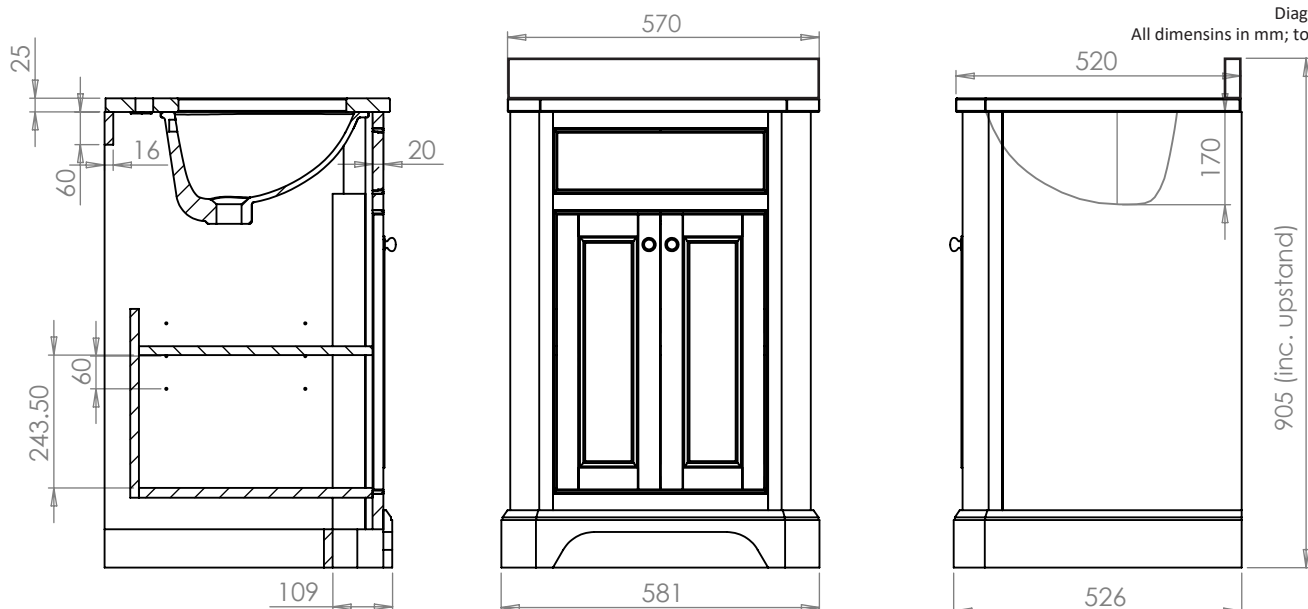

Technical Data Sheet

Vitoria
600mm Floor Mounted Underslung Unit

TAVISTOCK
inspiring bathrooms

No.	Description	Code	Fixings Included
1	Vitoria 600mm Floor Mounted Underslung Unit	VT60USFPG / VT60USFLW / VT60USFDGM	NO
2	Vitoria Underslung Worktop	VT60USWTAR	NO

Finishes Available

White

Matt Dark Grey

Pebble Grey

Dimensions

FAQ's

Are the doors soft close? Yes.

How can the unit be secured in place? Screwing it onto the wall through the back rail.

What colour and finish is the worktop? Arctic White, 25mm thick.