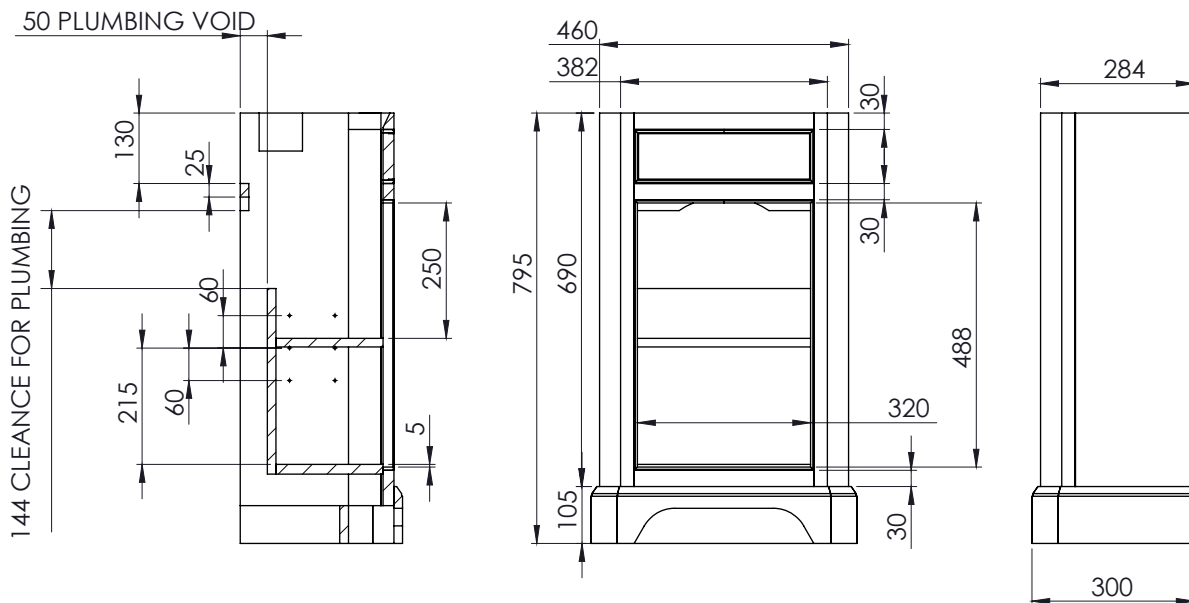

# Technical Data Sheet

Vitoria  
Cloakroom Unit

**TAVISTOCK**  
inspiring bathrooms

No.	Description	Code	Fixings Included
1	Vitoria 500mm Cloakroom Unit	VT50FLW / VT50FDGM / VT50FPG	NO
2	Ceramic Basin	DB850CLS	NO

## Dimensions

Diagrams not to scale  
All dimensins in mm  
tolerance of +5mm