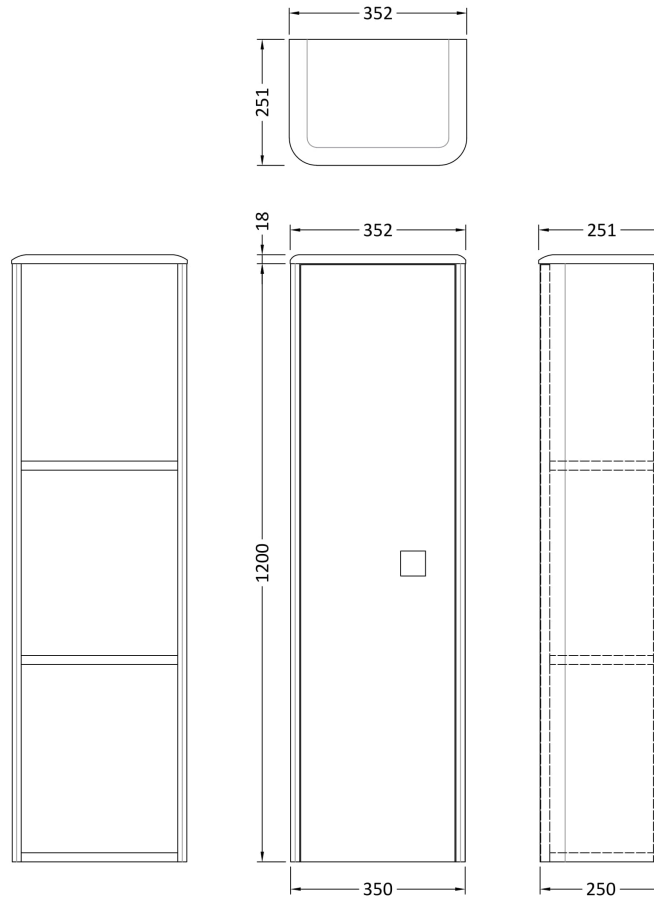

Sales Code: SAR362

Description: 350 Tall Unit

Product Dimensions

Height (mm):	1200
Width (mm):	350
Depth (mm):	250
Nett Weight (kg):	36

Packaging Dimensions

Height (mm):	1230
Width (mm):	390
Depth (mm):	290
Gross Weight (kg):	36

Packaging Data

Box Colour:	Brown Cardboard Box
Box Qty:	1
Label Size:	100 x 50
Label Colour:	White Label
Label Qty:	2

Outer Box Dimensions (If Applicable)

Height (mm):	
Width (mm):	
Depth (mm):	
Gross Weight (kg):	
Barcode:	5056211873952

Product Details

Country of Origin:	Ukraine
Fitting Instruction:	Yes
Certification:	FSC: Yes CE: N/A
Colour:	Mineral Blue
Construction Method:	Cam & Wood Dowel
Construction Type:	Rigid
Cabinet Finish:	MFC Smooth Matt
Fascia Finish:	MFC Smooth Matt
Cabinet Thickness (mm):	18
Fascia Thickness (mm):	18
Drawer Included:	No
Drawer Type:	Not Applicable
No of Shelves:	2
Hinge Type:	95 Degree Clip-On Soft Close
Hinge Included:	Yes
Adjustable Legs:	No
Fixings Included:	Yes
Handle Style:	Modern
Handle Included:	Yes
Waste Shroud:	No
Handle Type:	Square