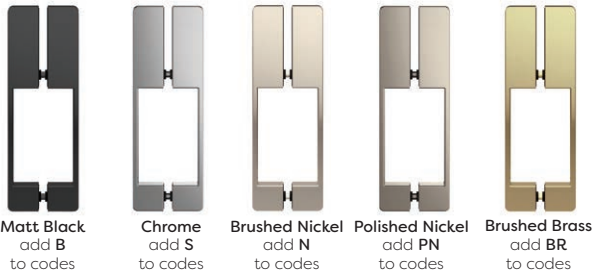

# Sliding Door

with Clear Glass for Alcove Fitting

1200 Alcove Fitting  
with Brushed Nickel finish

Right Hand Door: KT1D12RN

1200 x 800 Anti-Slip Tray: RST128

Beautifully styled corner joints

Compatible trays available

1200 Alcove Fitting  
with Matt Black finish

Right Hand Door: KT1D12RB

1200 x 800 Anti-Slip Tray: RST128

Colour options for hardware:

**Matt Black**  
add B  
to codes

**Chrome**  
add S  
to codes

**Brushed Nickel**  
add N  
to codes

**Polished Nickel**  
add PN  
to codes

**Brushed Brass**  
add BR  
to codes

**Please note:** Handing must be specified for the correct codes to be ordered

Add your preferred colour letter to codes